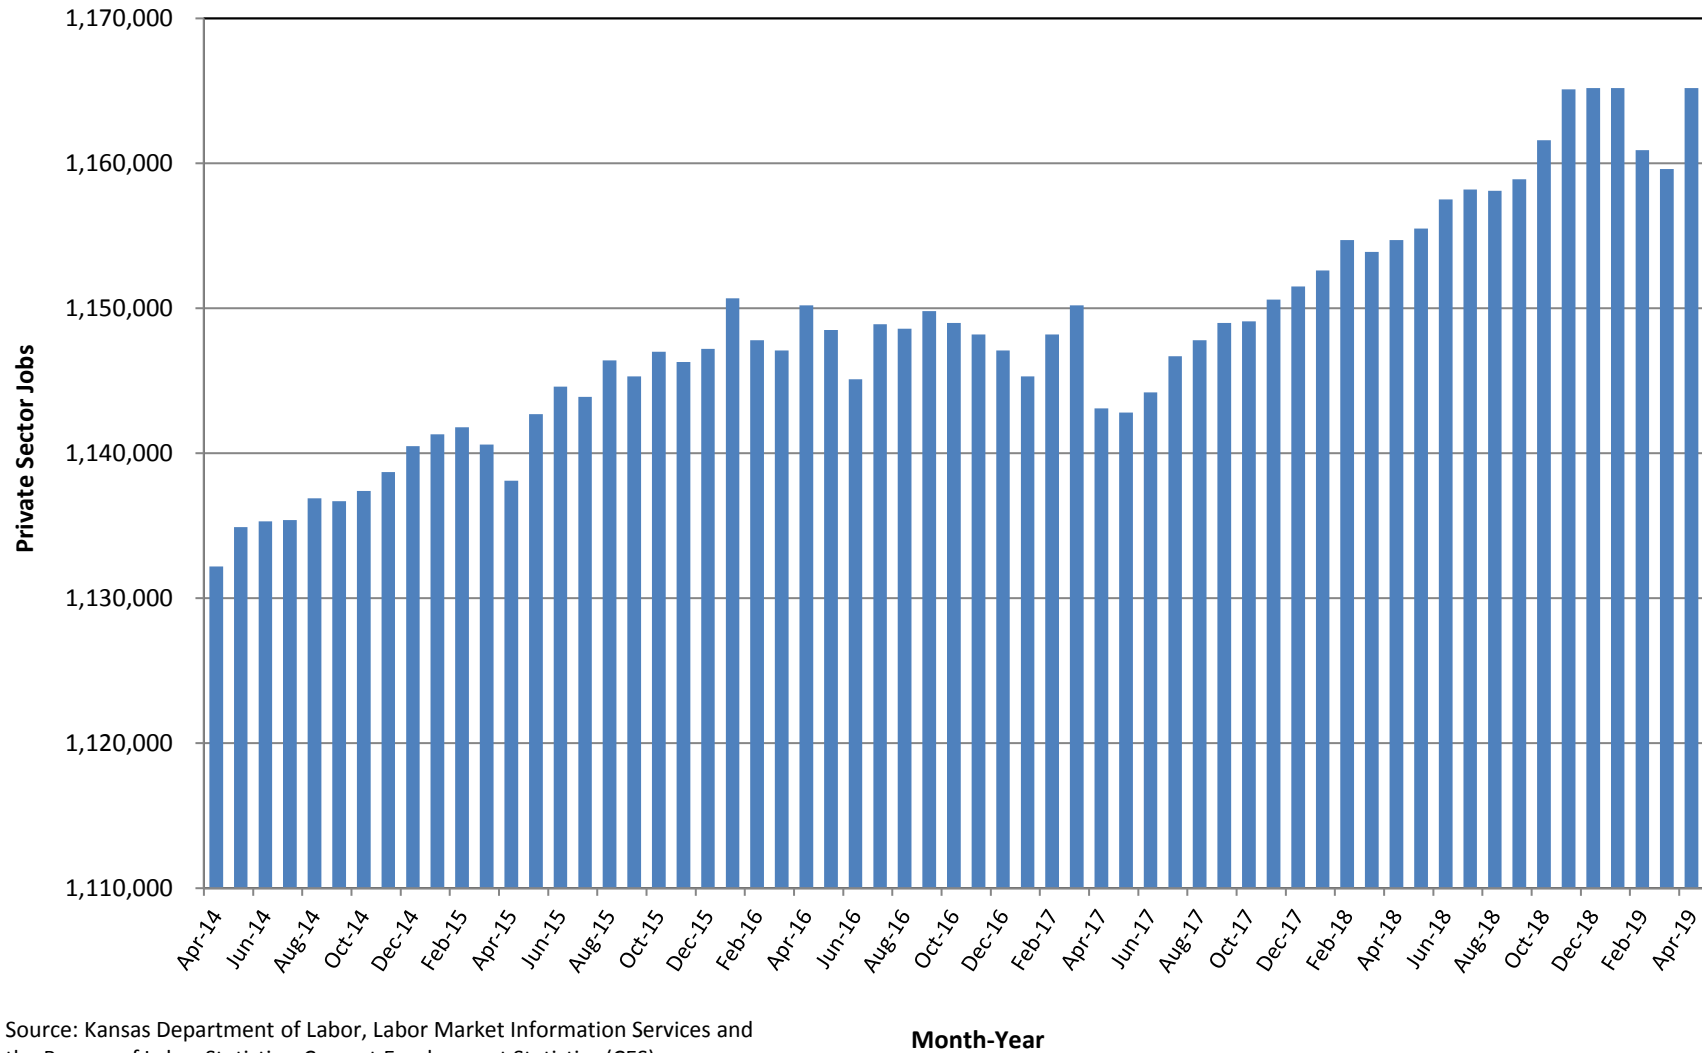

Private Sector Jobs*

Kansas

April 2014 to April 2019

Source: Kansas Department of Labor, Labor Market Information Services and the Bureau of Labor Statistics; Current Employment Statistics (CES)

*Seasonally Adjusted