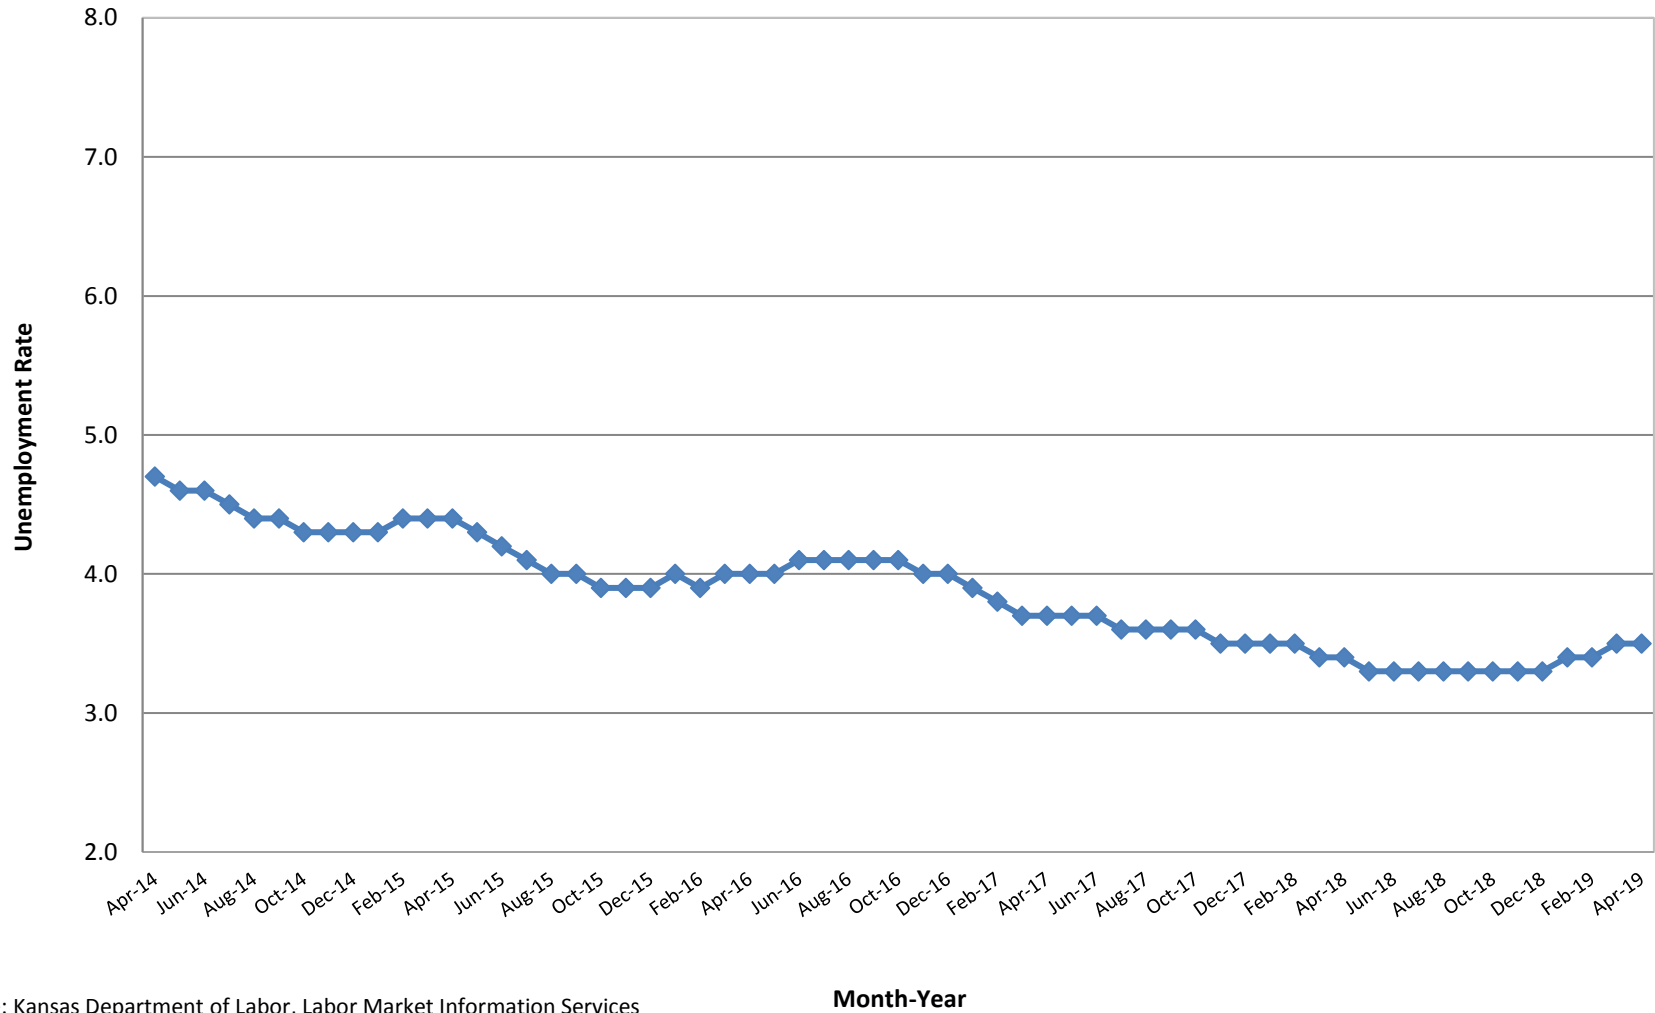

Unemployment Rate*

Kansas

April 2014 to April 2019

Source: Kansas Department of Labor, Labor Market Information Services and the Bureau of Labor Statistics; Local Area Unemployment Statistics (LAUS) *Seasonally Adjusted