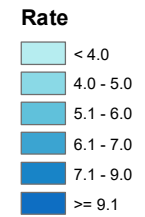

APRIL 2020 UNEMPLOYMENT RATES

Note: County unemployment rates are only available not seasonally adjusted

Source: Kansas Department of Labor, Labor Market Information Services and the Bureau of Labor Statistics; Local Area Unemployment Statistics (LAUS)