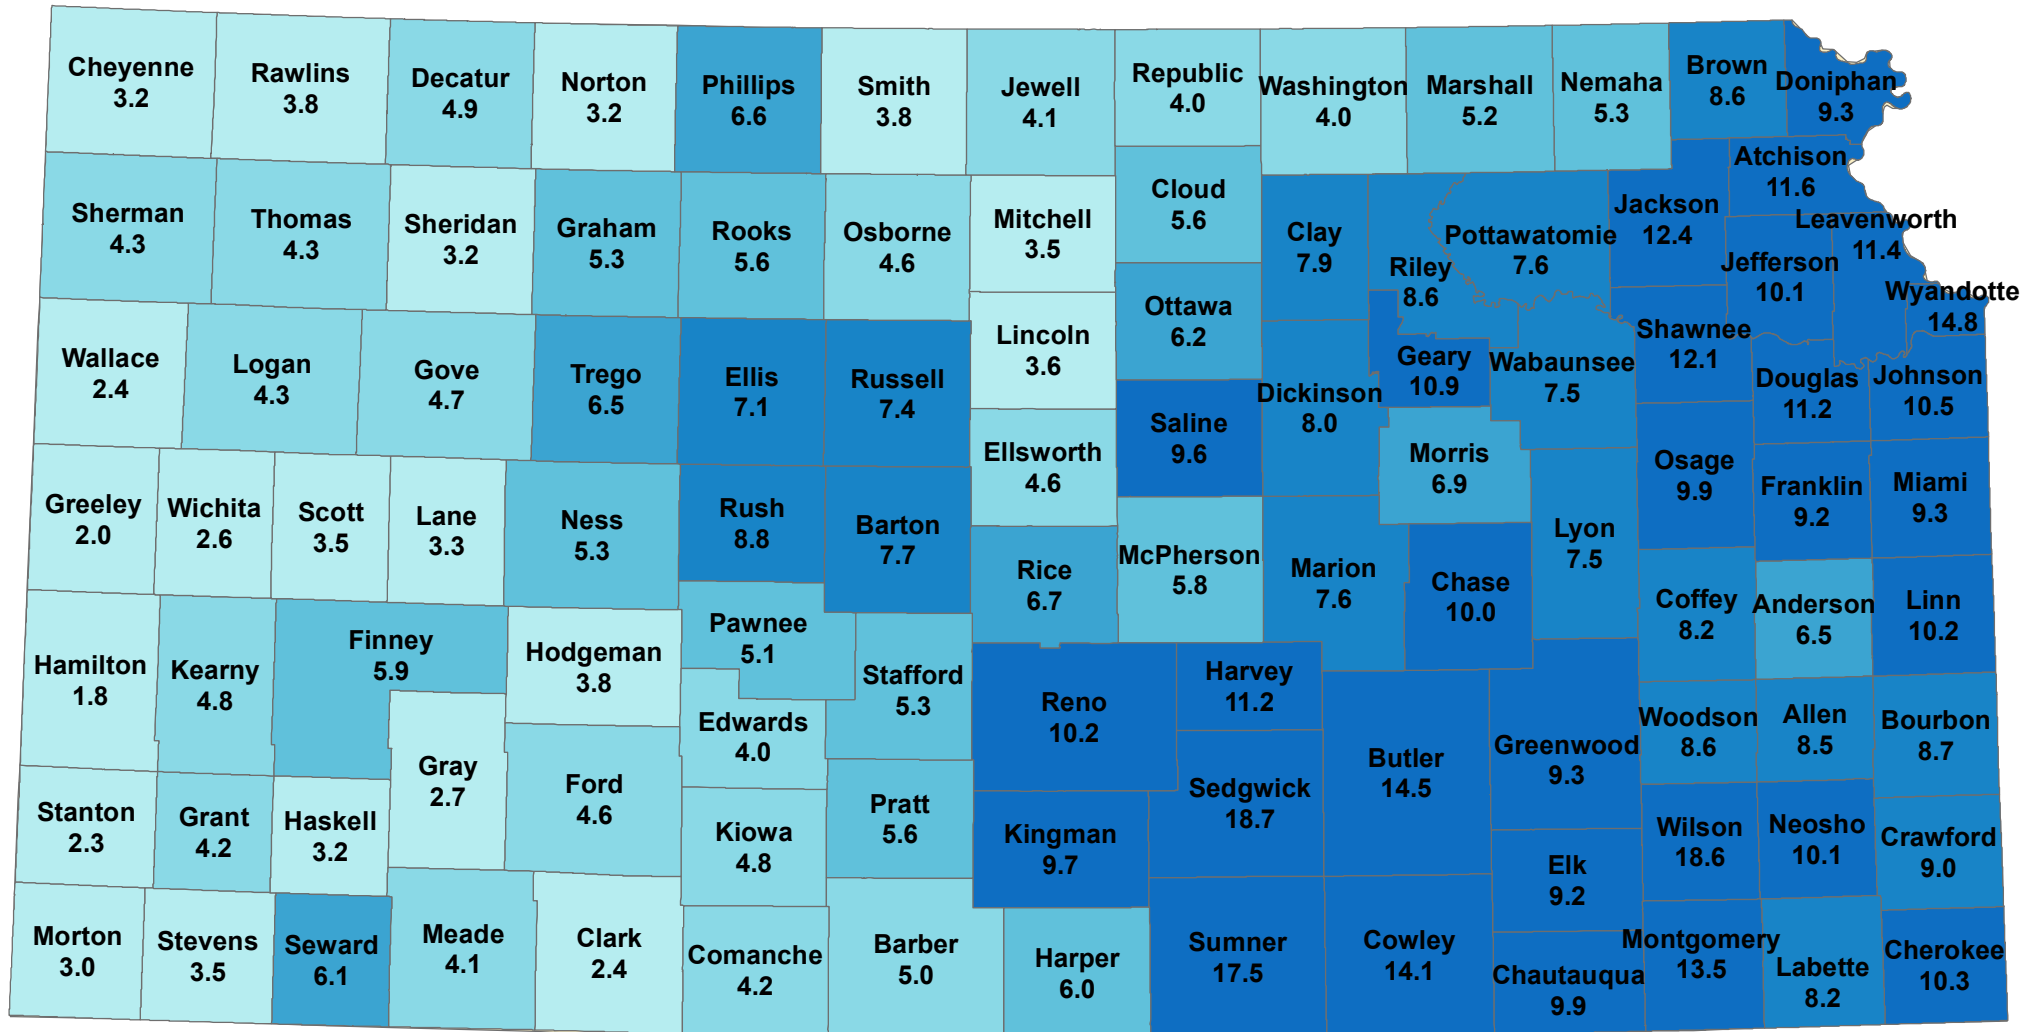

APRIL 2020 UNEMPLOYMENT RATES

Note: County unemployment rates are only available not seasonally adjusted

Source: Kansas Department of Labor, Labor Market Information Services and the Bureau of Labor Statistics; Local Area Unemployment Statistics (LAUS)

Created: May 2020

APRIL 2020 OVER-THE-YEAR CHANGE* UNEMPLOYMENT RATES

*Kansas Over-The-Year Unemployment Rate Change was 8.8

Note: County unemployment rates are only available not seasonally adjusted

Source: Kansas Department of Labor, Labor Market Information Services and the Bureau of Labor Statistics; Local Area Unemployment Statistics (LAUS)