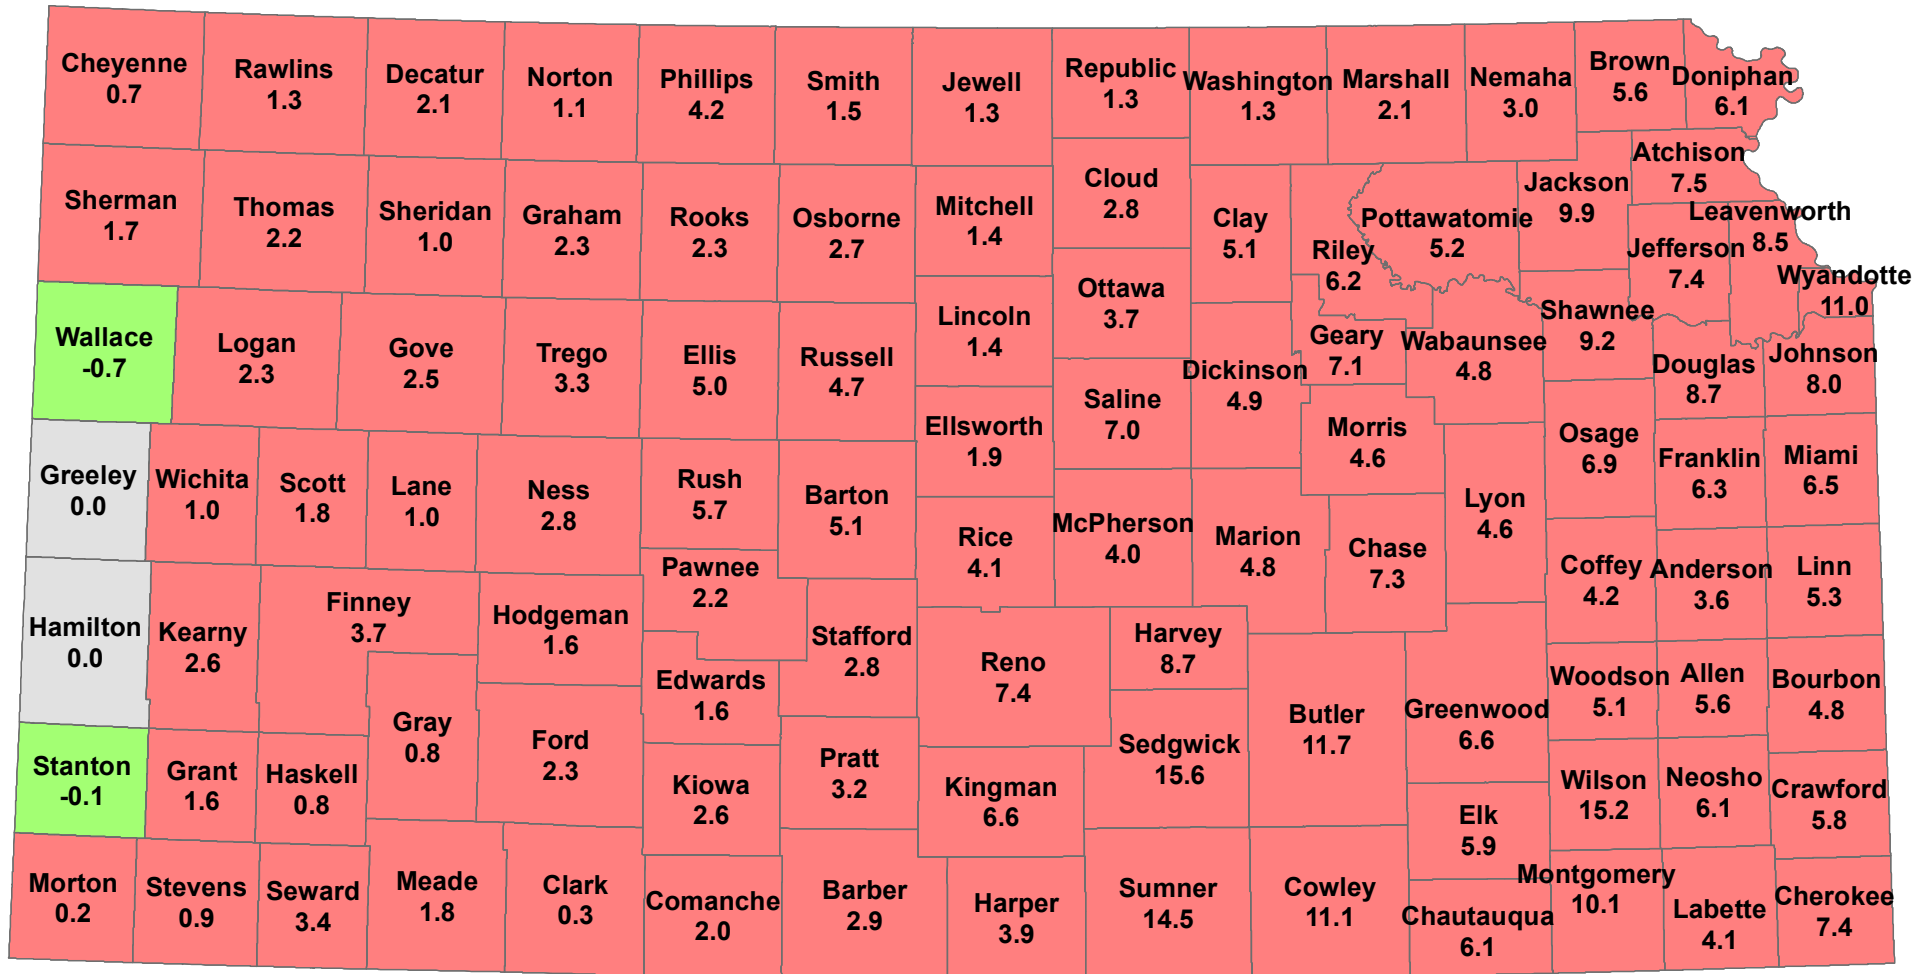

APRIL 2020 UNEMPLOYMENT RATES

Note: County unemployment rates are only available not seasonally adjusted

Source: Kansas Department of Labor, Labor Market Information Services and the Bureau of Labor Statistics; Local Area Unemployment Statistics (LAUS)

Created: May 2020

APRIL 2020 OVER-THE-YEAR CHANGE* UNEMPLOYMENT RATES

*Kansas Over-The-Year Unemployment Rate Change was 8.8

Note: County unemployment rates are only available not seasonally adjusted

Source: Kansas Department of Labor, Labor Market Information Services and the Bureau of Labor Statistics; Local Area Unemployment Statistics (LAUS)