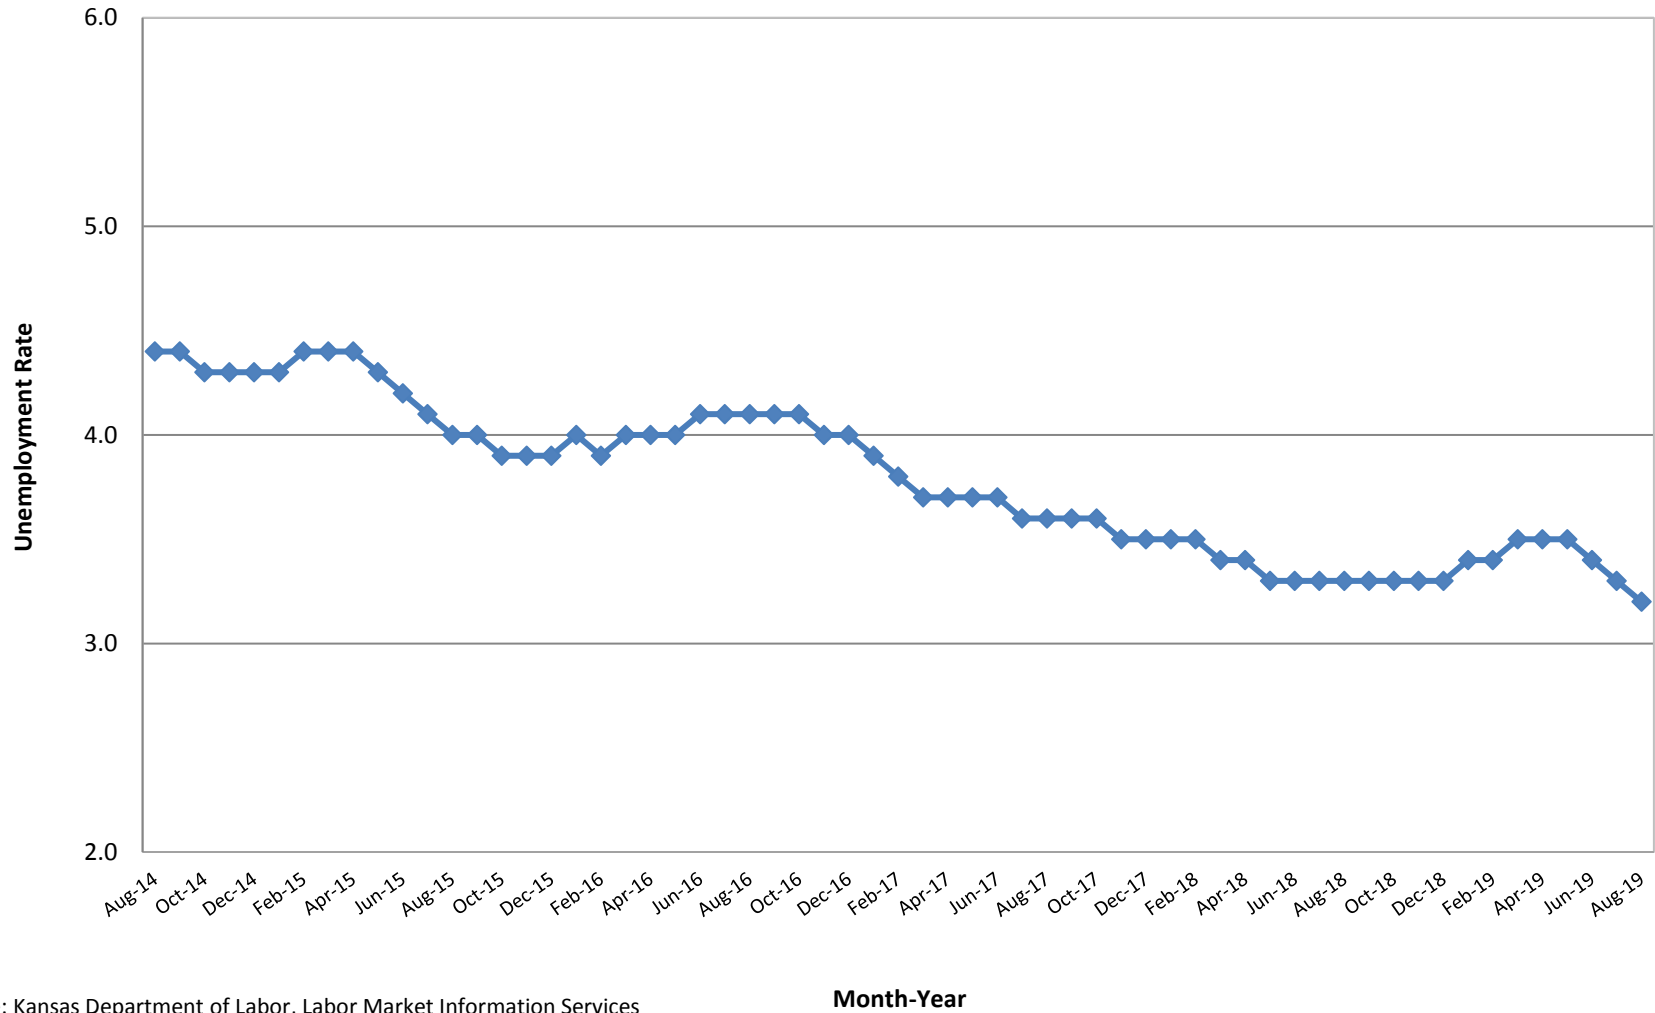

Unemployment Rate*

Kansas

August 2014 to August 2019

Source: Kansas Department of Labor, Labor Market Information Services and the Bureau of Labor Statistics; Local Area Unemployment Statistics (LAUS) *Seasonally Adjusted