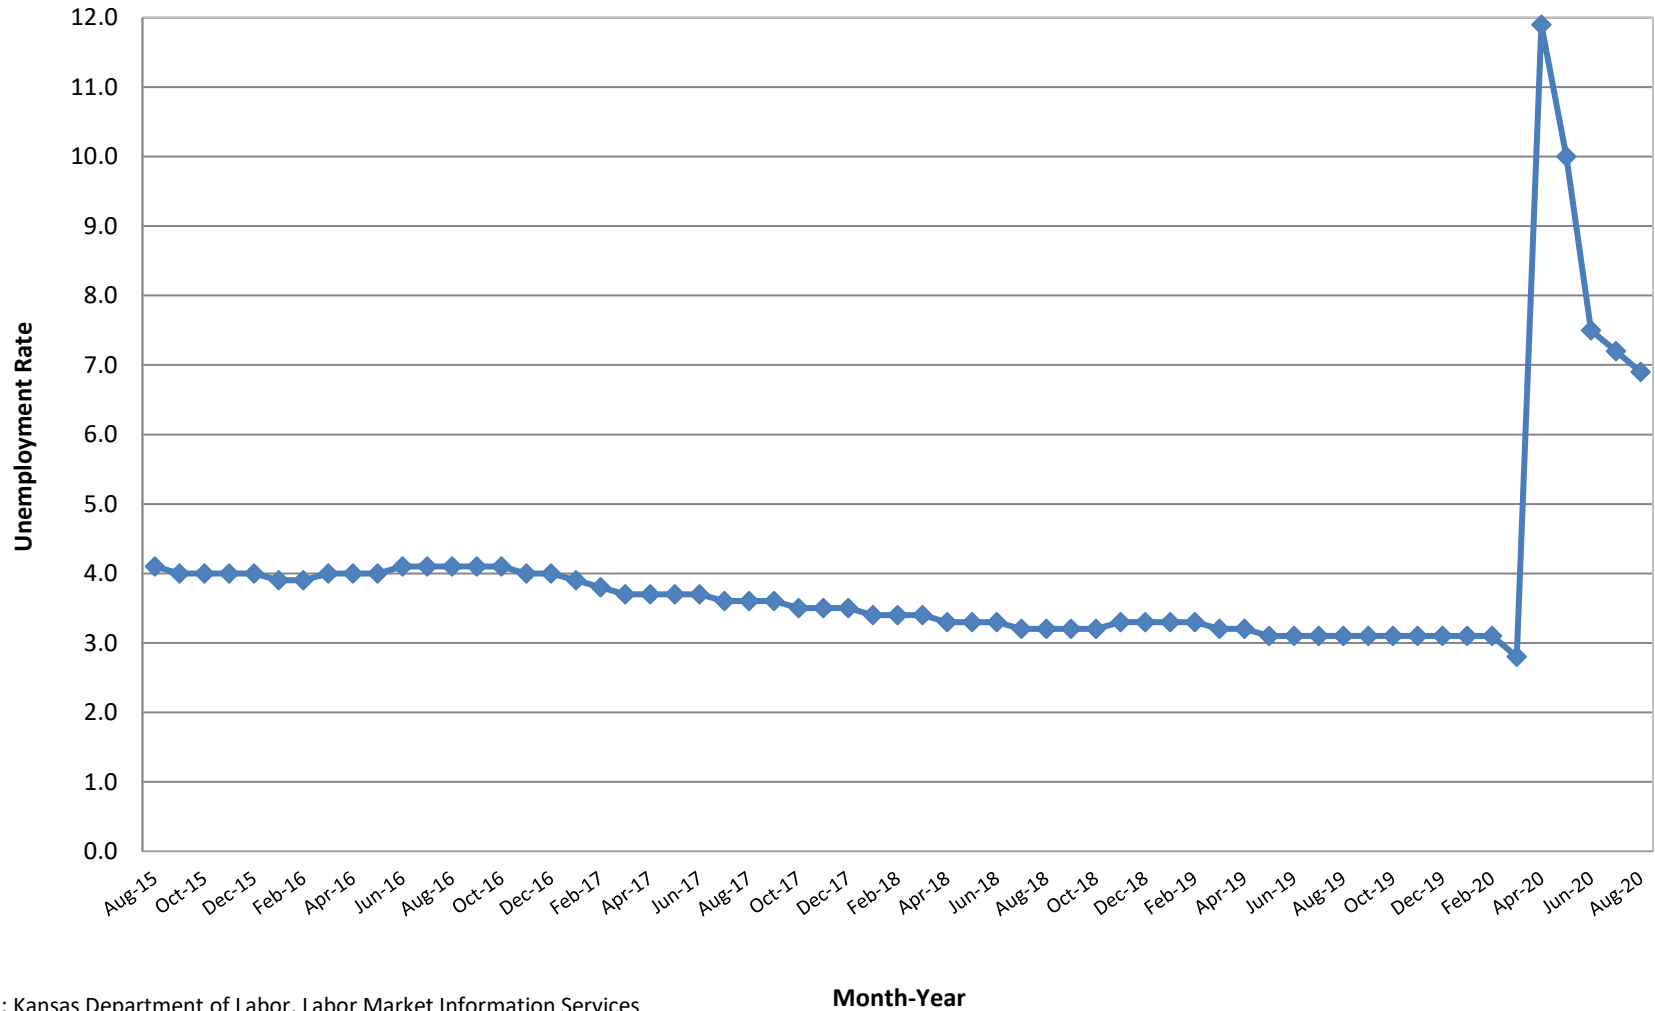

Unemployment Rate*

Kansas

August 2015 to August 2020

Source: Kansas Department of Labor, Labor Market Information Services and the Bureau of Labor Statistics; Local Area Unemployment Statistics (LAUS) *Seasonally Adjusted