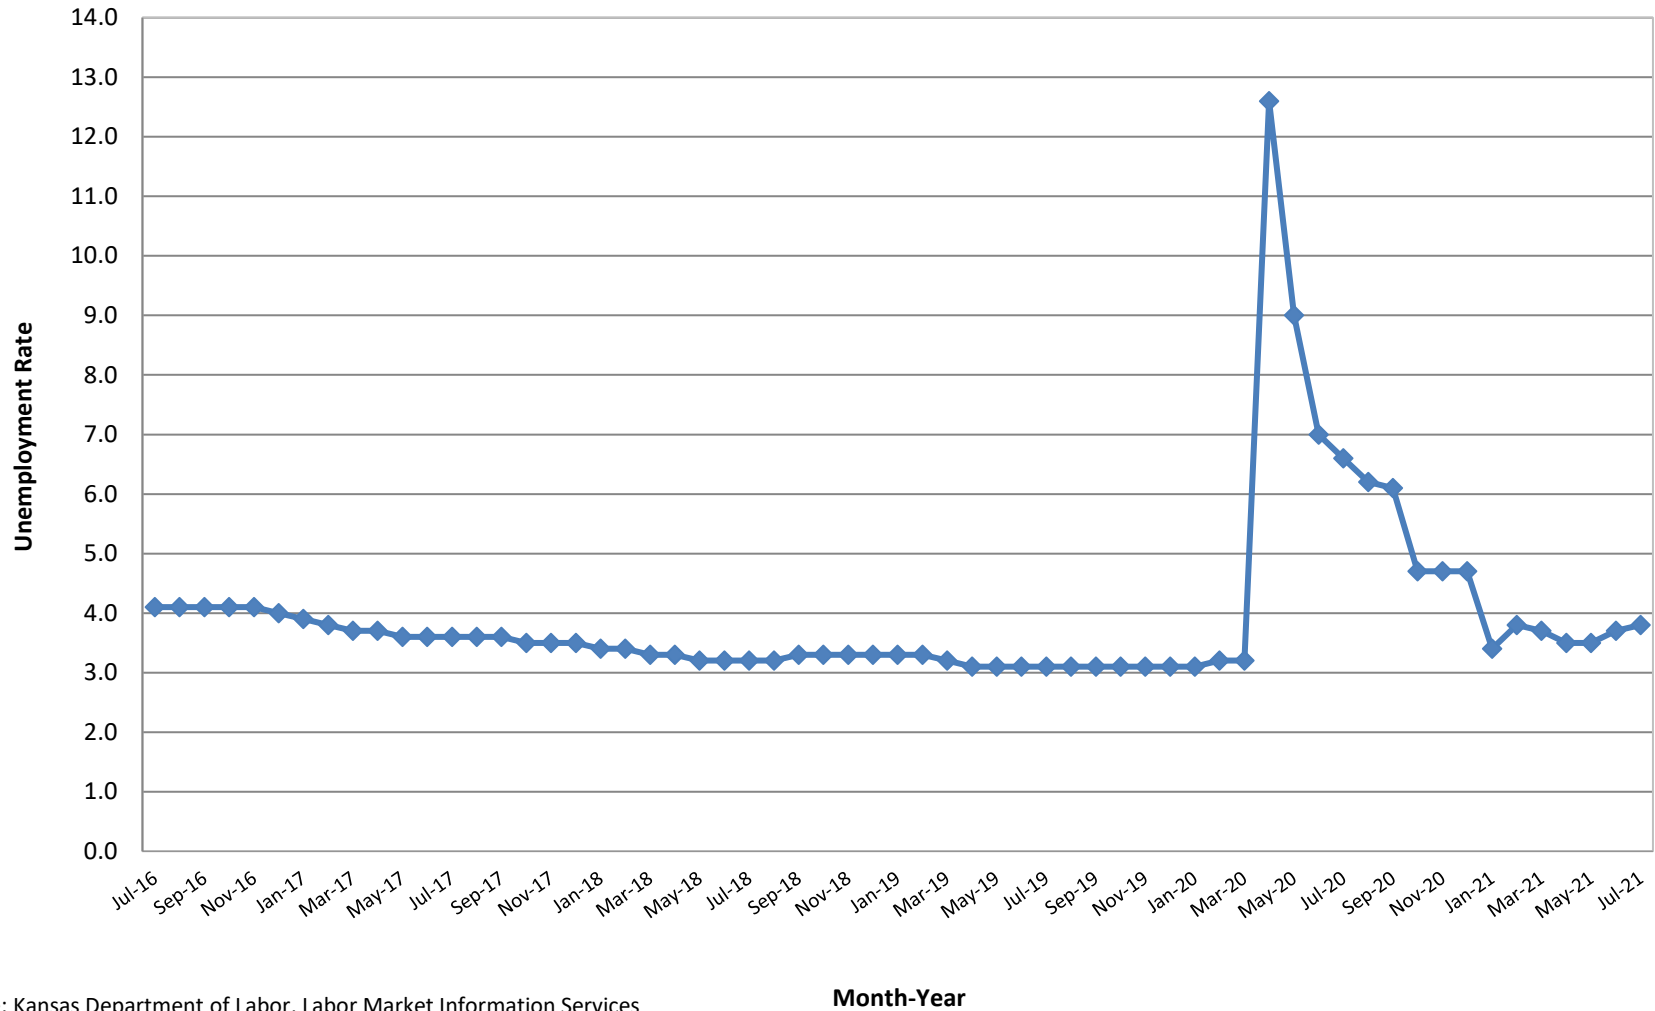

Unemployment Rate*

Kansas

July 2016 to July 2021

Source: Kansas Department of Labor, Labor Market Information Services and the Bureau of Labor Statistics; Local Area Unemployment Statistics (LAUS) *Seasonally Adjusted