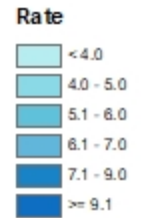

# JUNE 2021 UNEMPLOYMENT RATES

Note: County unemployment rates are only available not seasonally adjusted

Source: Kansas Department of Labor, Labor Market Information Services and the Bureau of Labor Statistics; Local Area Unemployment Statistics (LAUS)