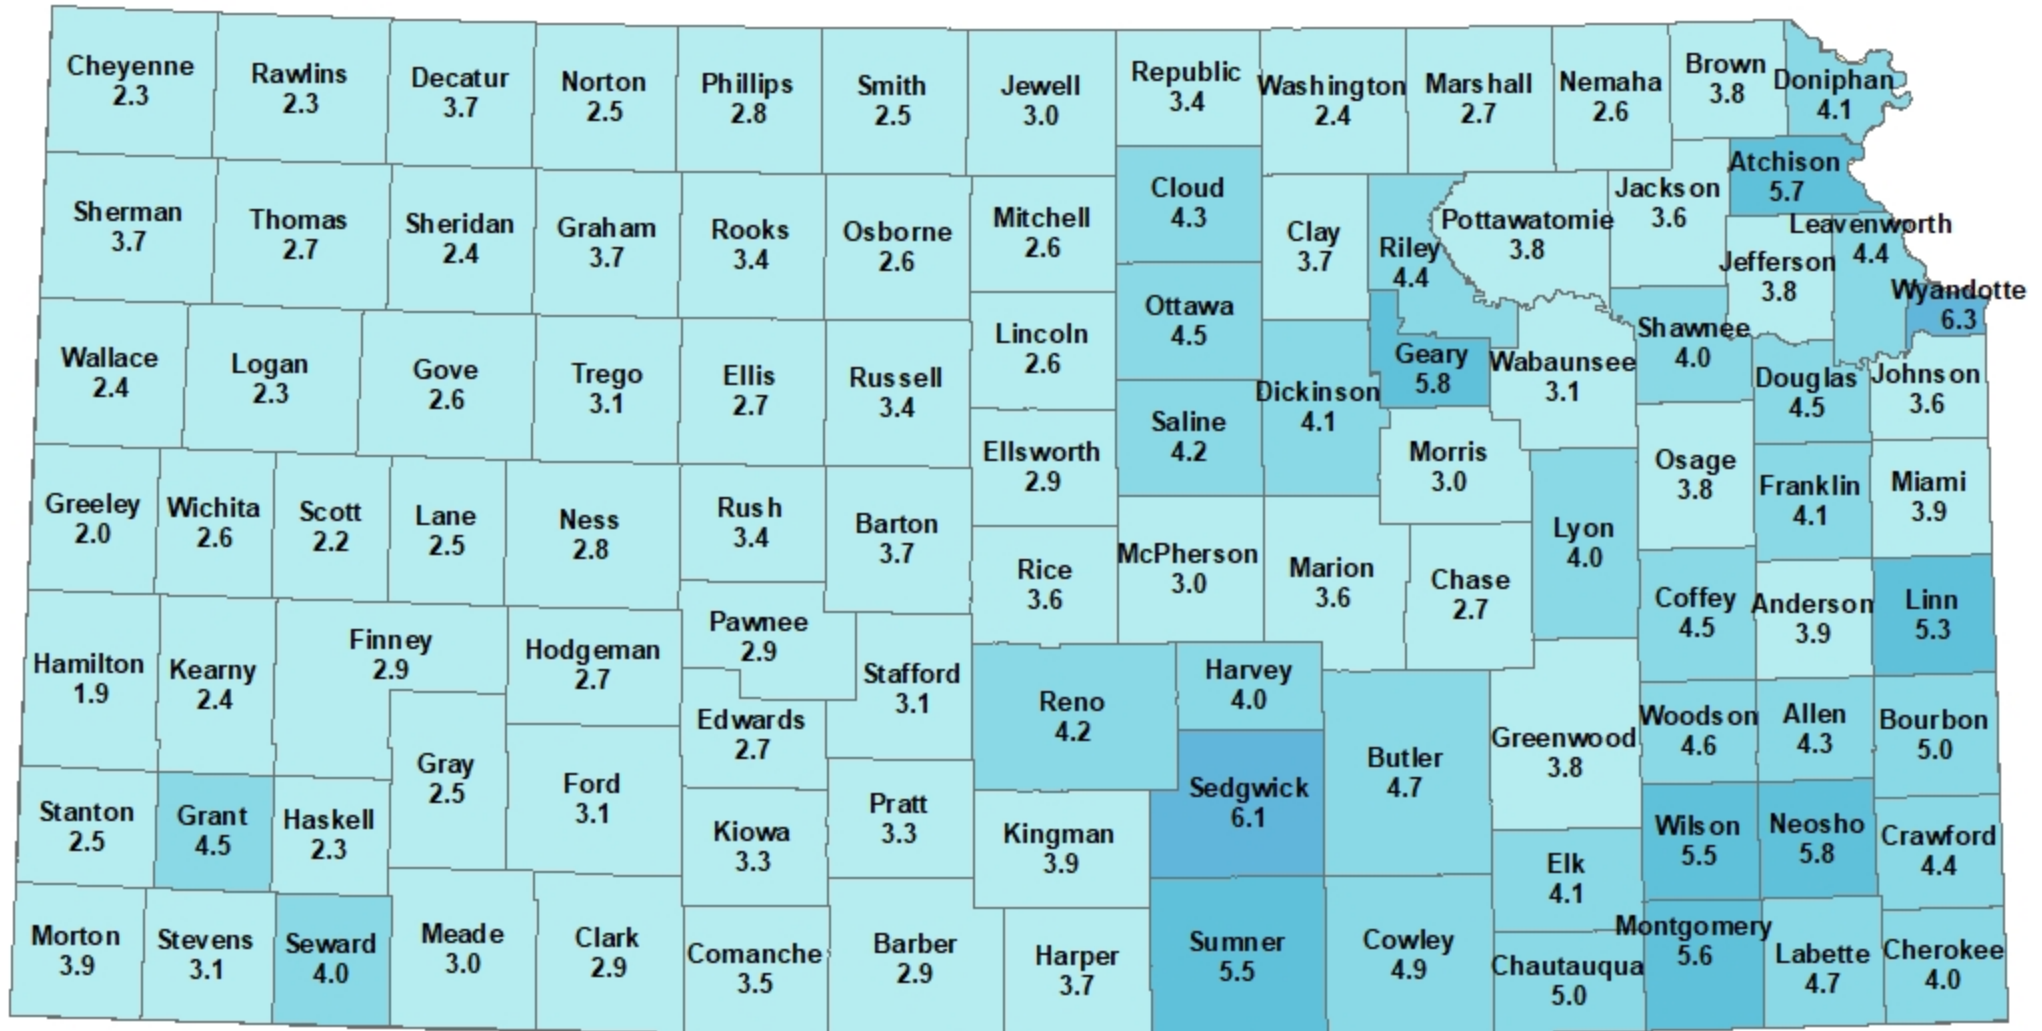

# JUNE 2021 UNEMPLOYMENT RATES

Note: County unemployment rates are only available not seasonally adjusted

Source: Kansas Department of Labor, Labor Market Information Services and the Bureau of Labor Statistics; Local Area Unemployment Statistics (LAUS)