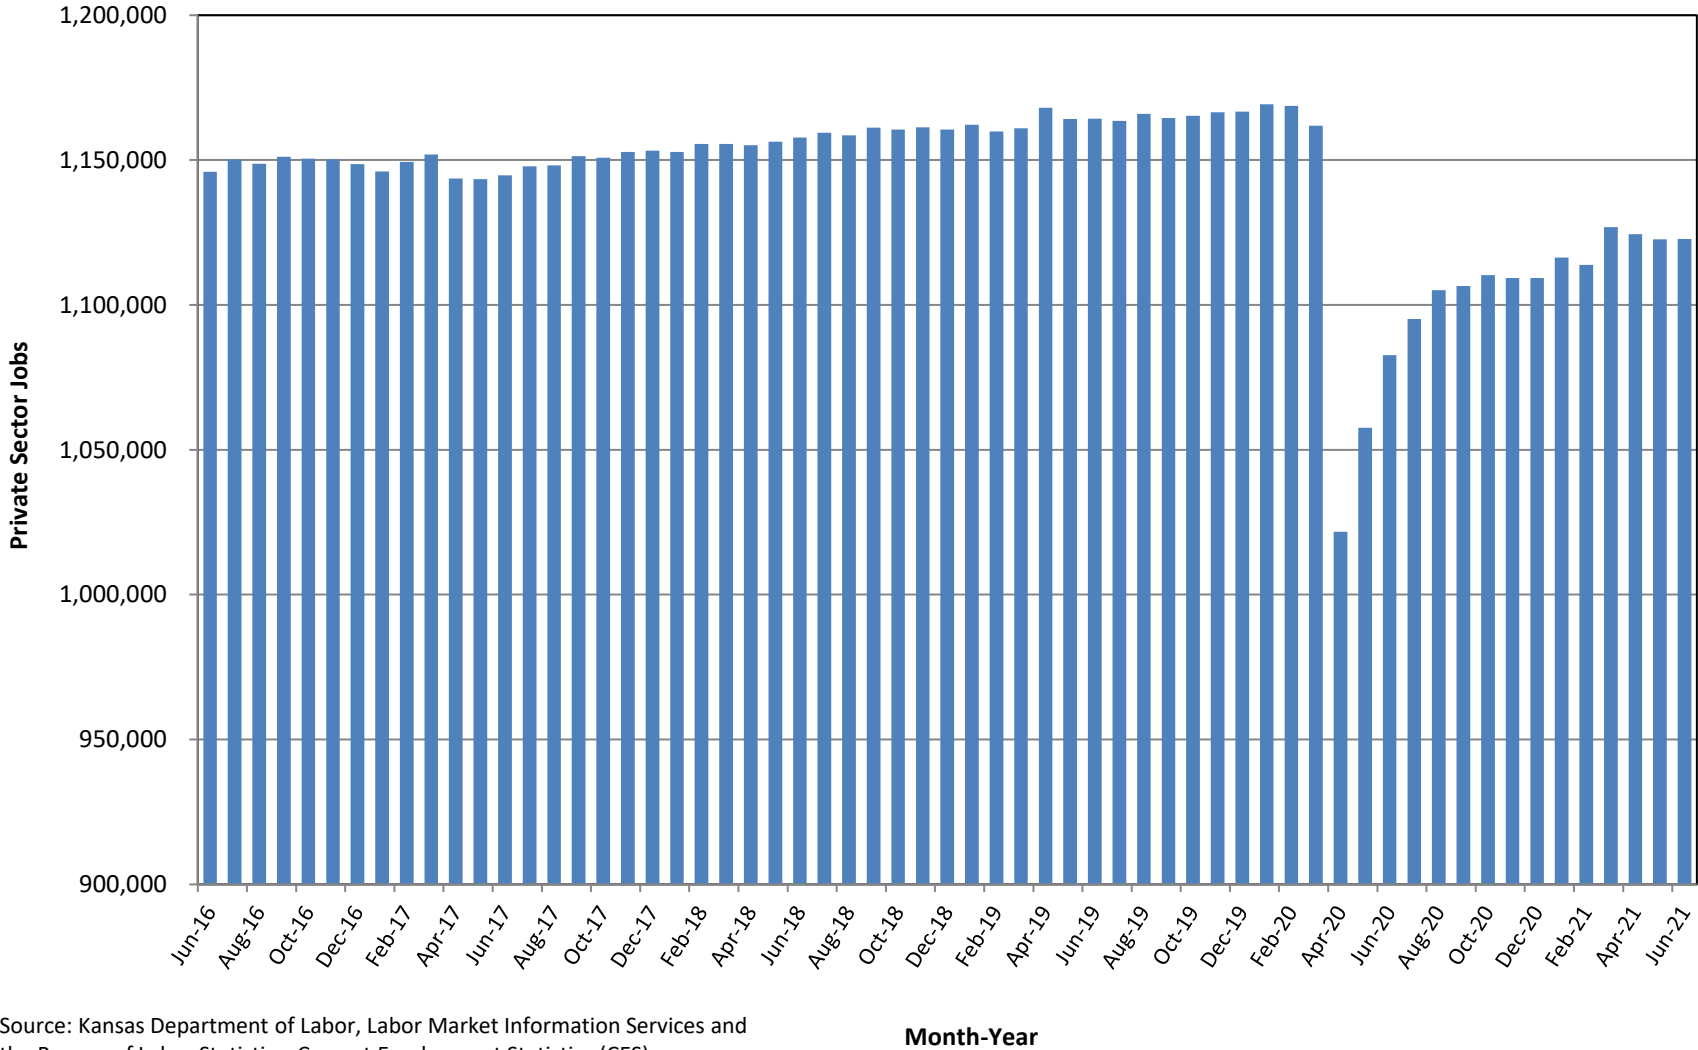

Private Sector Jobs*

Kansas

June 2016 to June 2021

Source: Kansas Department of Labor, Labor Market Information Services and the Bureau of Labor Statistics; Current Employment Statistics (CES)

*Seasonally Adjusted