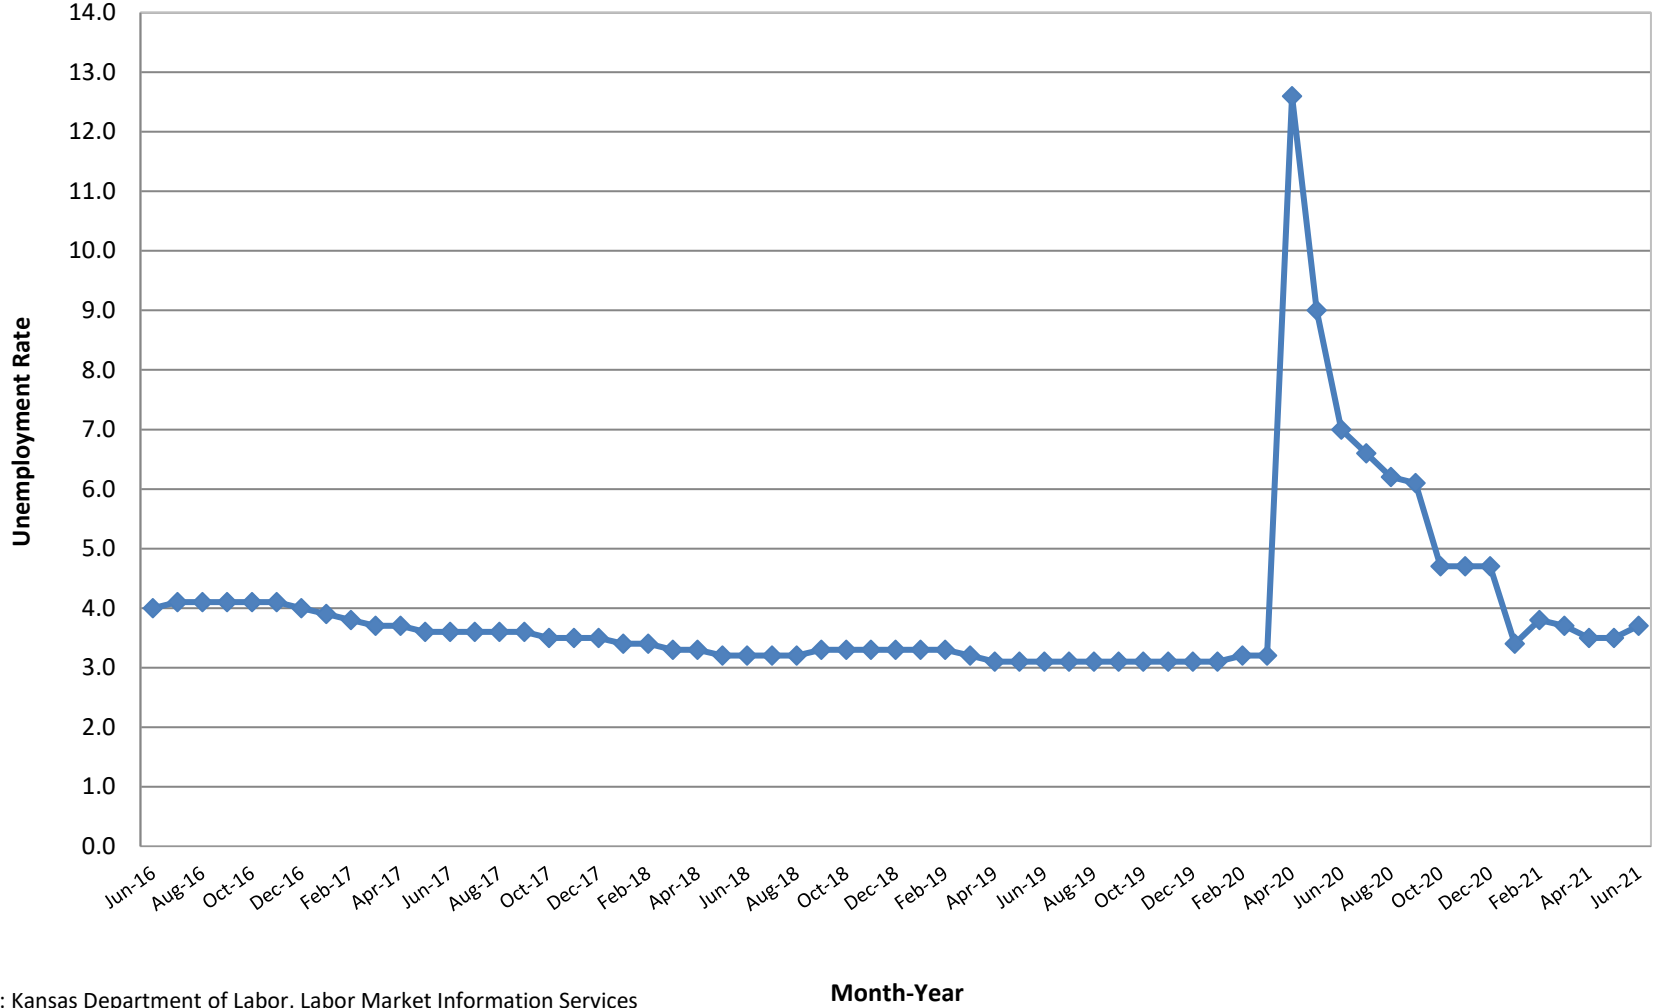

Unemployment Rate*

Kansas

June 2016 to June 2021

Source: Kansas Department of Labor, Labor Market Information Services and the Bureau of Labor Statistics; Local Area Unemployment Statistics (LAUS) *Seasonally Adjusted