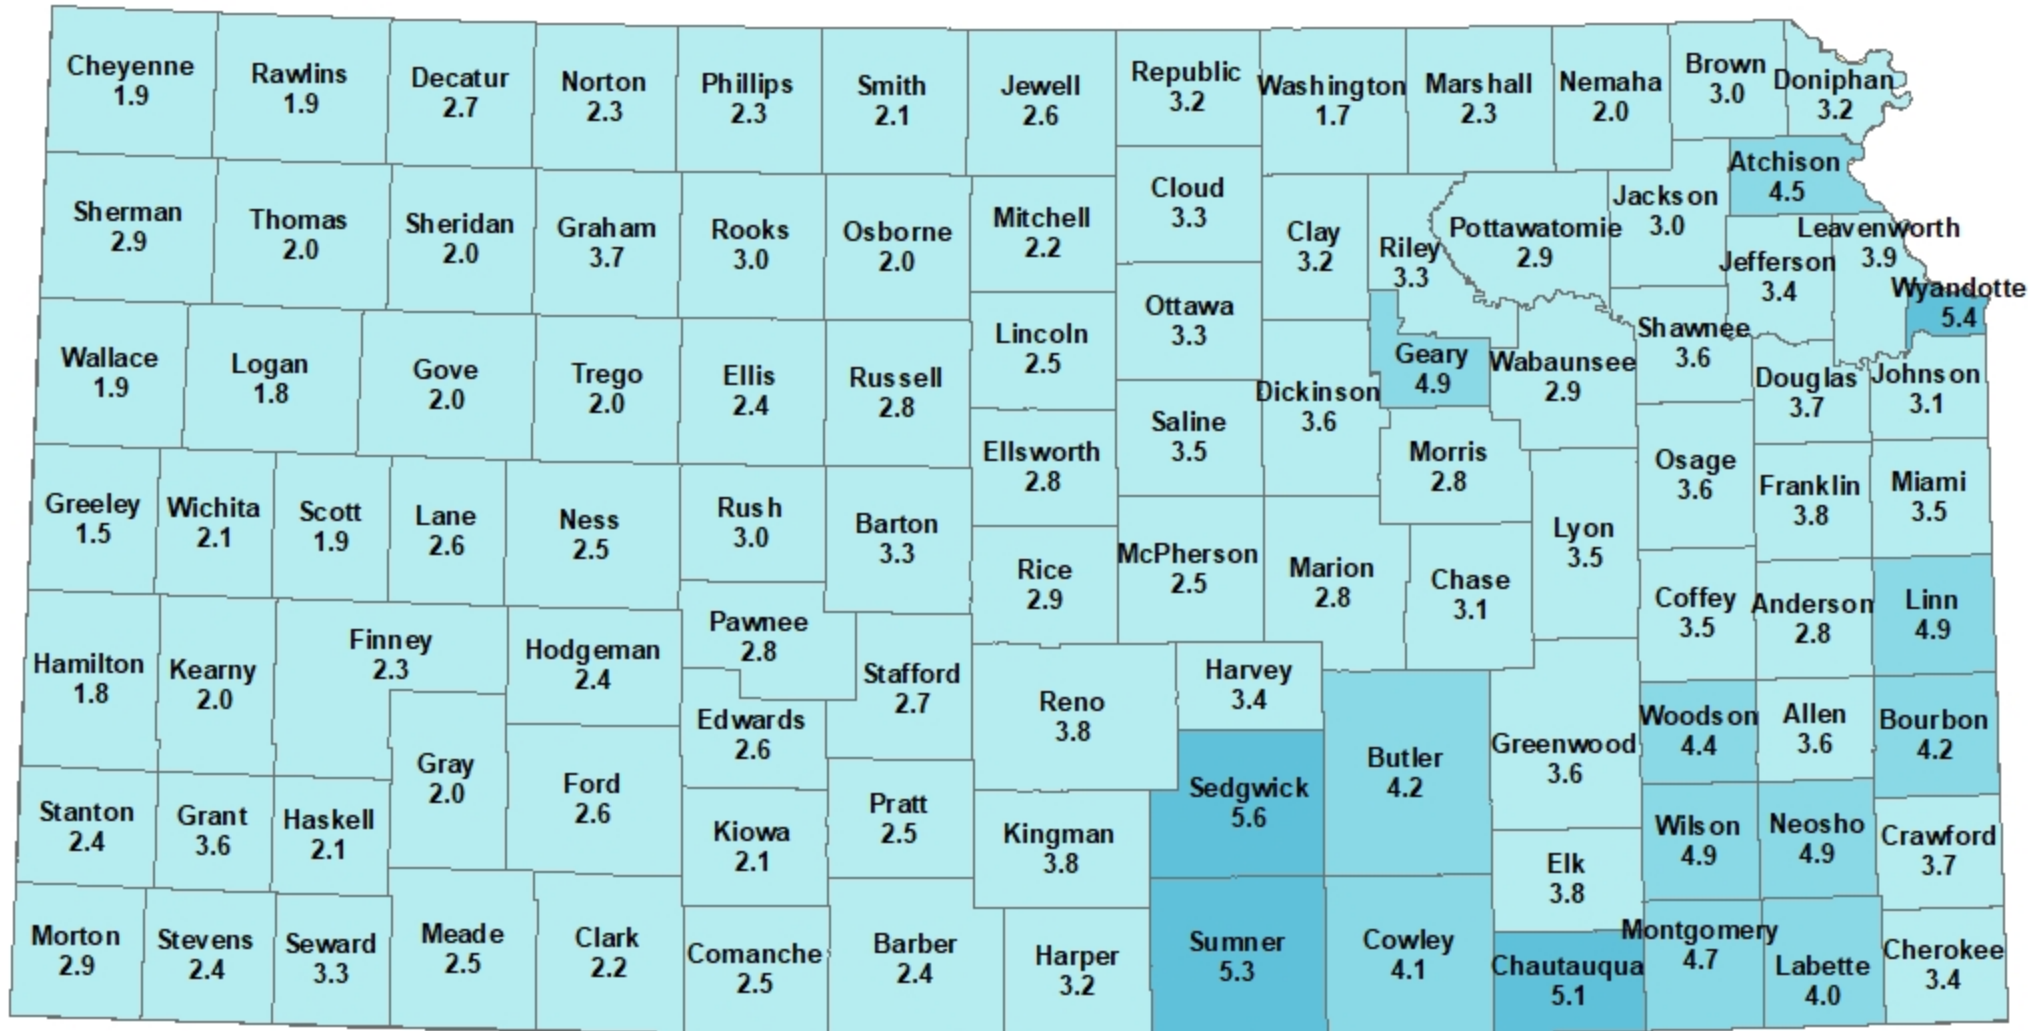

MARCH 2021 UNEMPLOYMENT RATES

Note: County unemployment rates are only available not seasonally adjusted

Source: Kansas Department of Labor, Labor Market Information Services and the Bureau of Labor Statistics; Local Area Unemployment Statistics (LAUS)