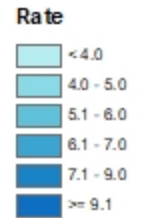

MARCH 2021 UNEMPLOYMENT RATES

Note: County unemployment rates are only available not seasonally adjusted

Source: Kansas Department of Labor, Labor Market Information Services and the Bureau of Labor Statistics; Local Area Unemployment Statistics (LAUS)