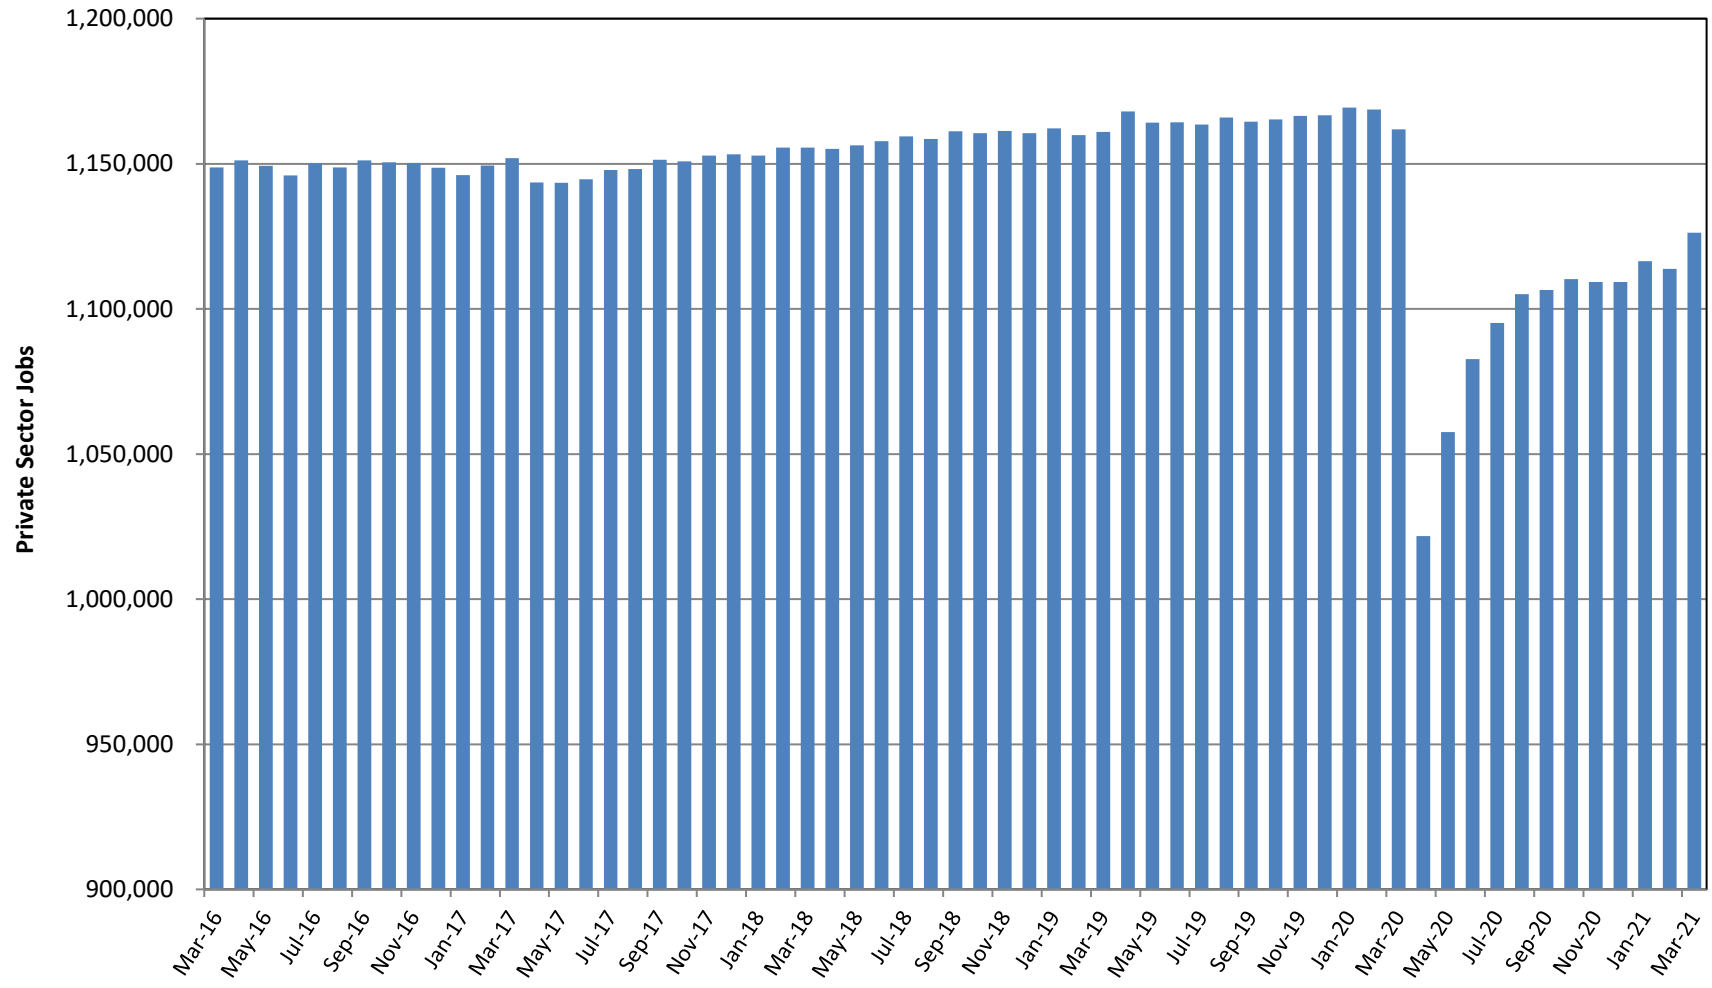

Private Sector Jobs*

Kansas

March 2016 to March 2021

Source: Kansas Department of Labor, Labor Market Information Services and the Bureau of Labor Statistics; Current Employment Statistics (CES) *Seasonally Adjusted

Month-Year