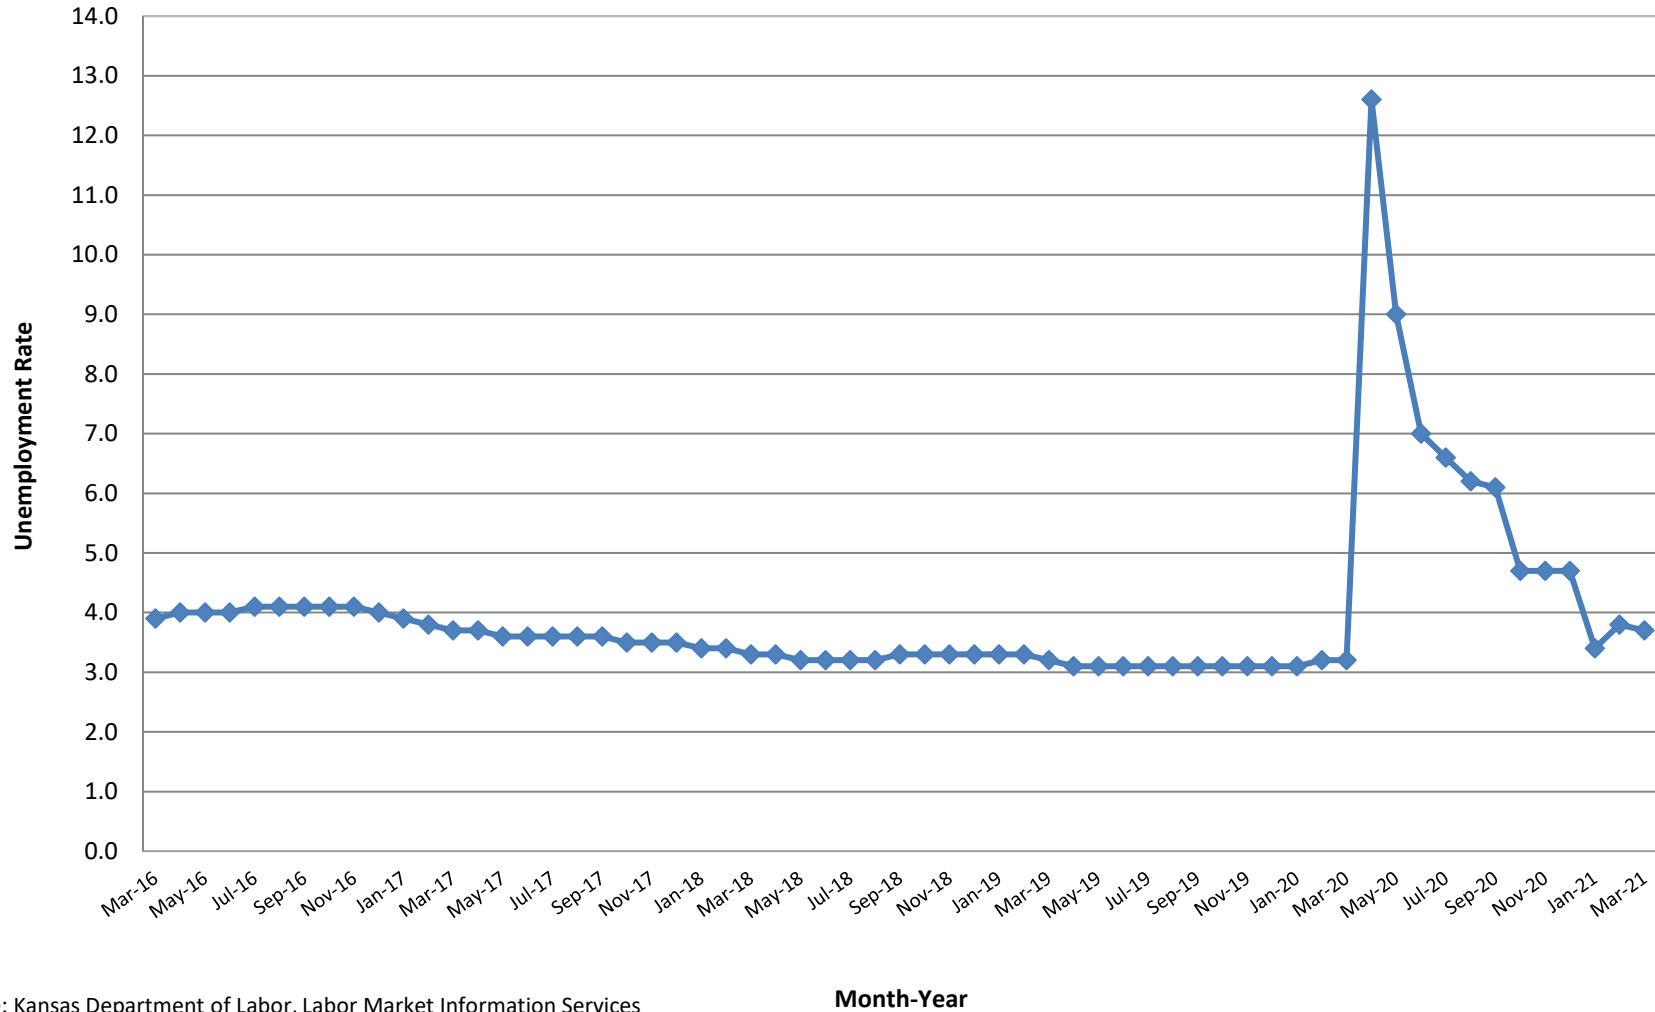

Unemployment Rate*

Kansas

March 2016 to March 2021

Source: Kansas Department of Labor, Labor Market Information Services and the Bureau of Labor Statistics; Local Area Unemployment Statistics (LAUS) *Seasonally Adjusted