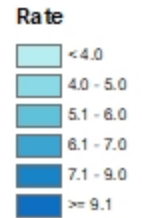

NOVEMBER 2020 UNEMPLOYMENT RATES

Note: County unemployment rates are only available not seasonally adjusted

Source: Kansas Department of Labor, Labor Market Information Services and the Bureau of Labor Statistics; Local Area Unemployment Statistics (LAUS)