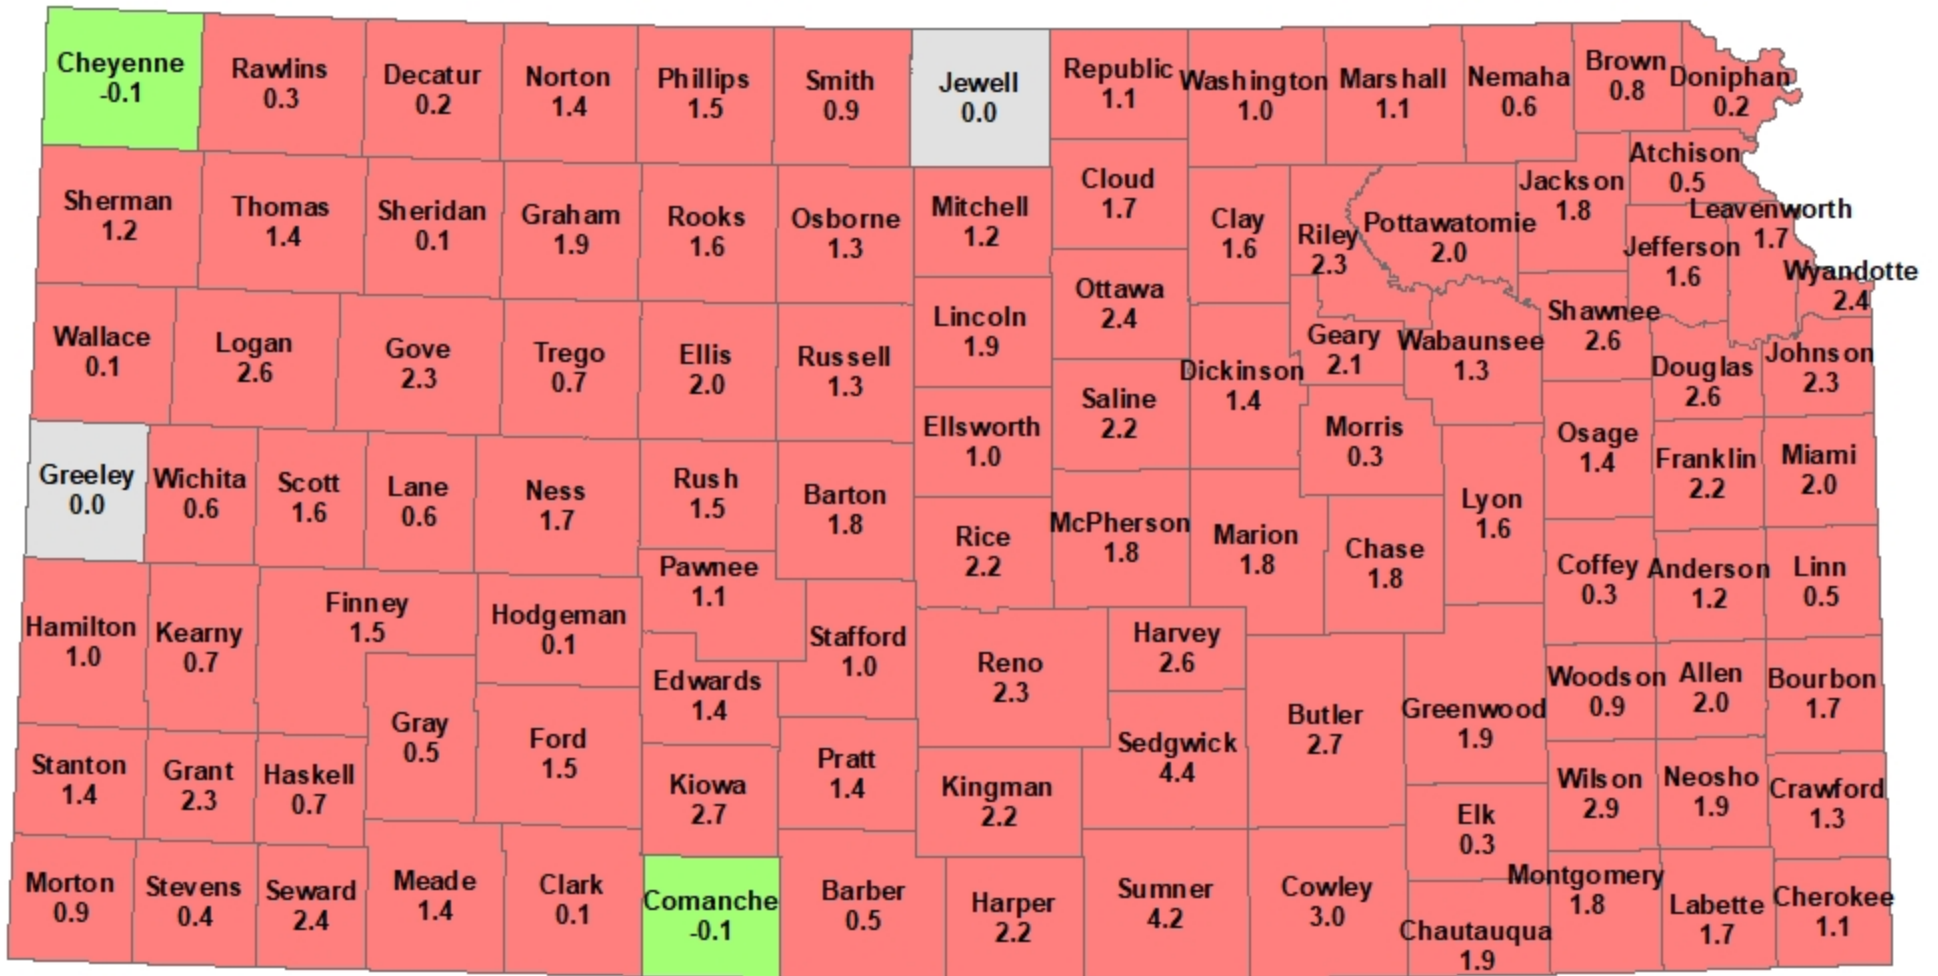

NOVEMBER 2020 UNEMPLOYMENT RATES

Note: County unemployment rates are only available not seasonally adjusted

Source: Kansas Department of Labor, Labor Market Information Services and the Bureau of Labor Statistics; Local Area Unemployment Statistics (LAUS)

Created: December 2020

NOVEMBER 2020 OVER-THE-YEAR CHANGE* UNEMPLOYMENT RATES

*Kansas Over-The-Year Unemployment Rate Change was 2.4

Note: County unemployment rates are only available not seasonally adjusted