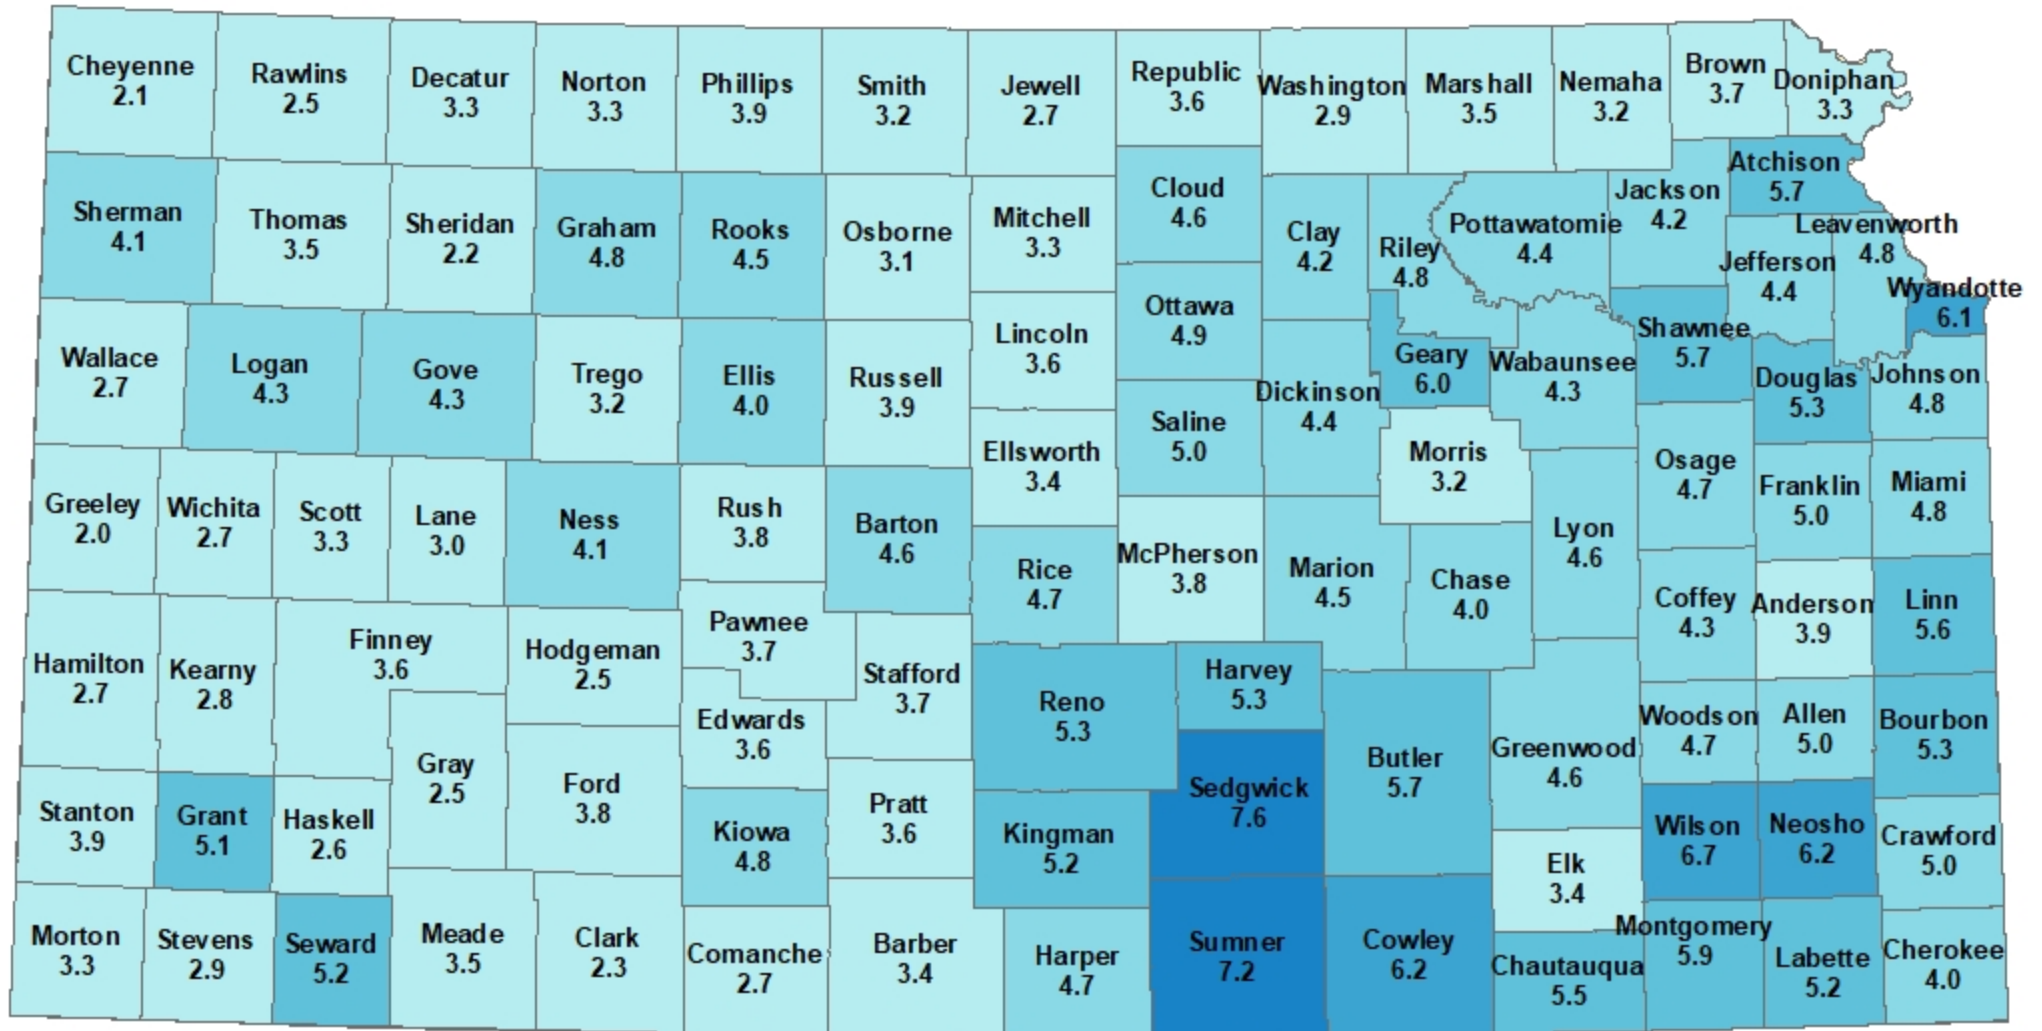

NOVEMBER 2020 UNEMPLOYMENT RATES

Note: County unemployment rates are only available not seasonally adjusted

Source: Kansas Department of Labor, Labor Market Information Services and the Bureau of Labor Statistics; Local Area Unemployment Statistics (LAUS)

Created: December 2020

NOVEMBER 2020 OVER-THE-YEAR CHANGE* UNEMPLOYMENT RATES

*Kansas Over-The-Year Unemployment Rate Change was 2.4

Note: County unemployment rates are only available not seasonally adjusted