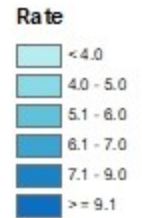

# NOVEMBER 2021 UNEMPLOYMENT RATES

Note: County unemployment rates are only available not seasonally adjusted

Source: Kansas Department of Labor, Labor Market Information Services and the Bureau of Labor Statistics; Local Area Unemployment Statistics (LAUS)