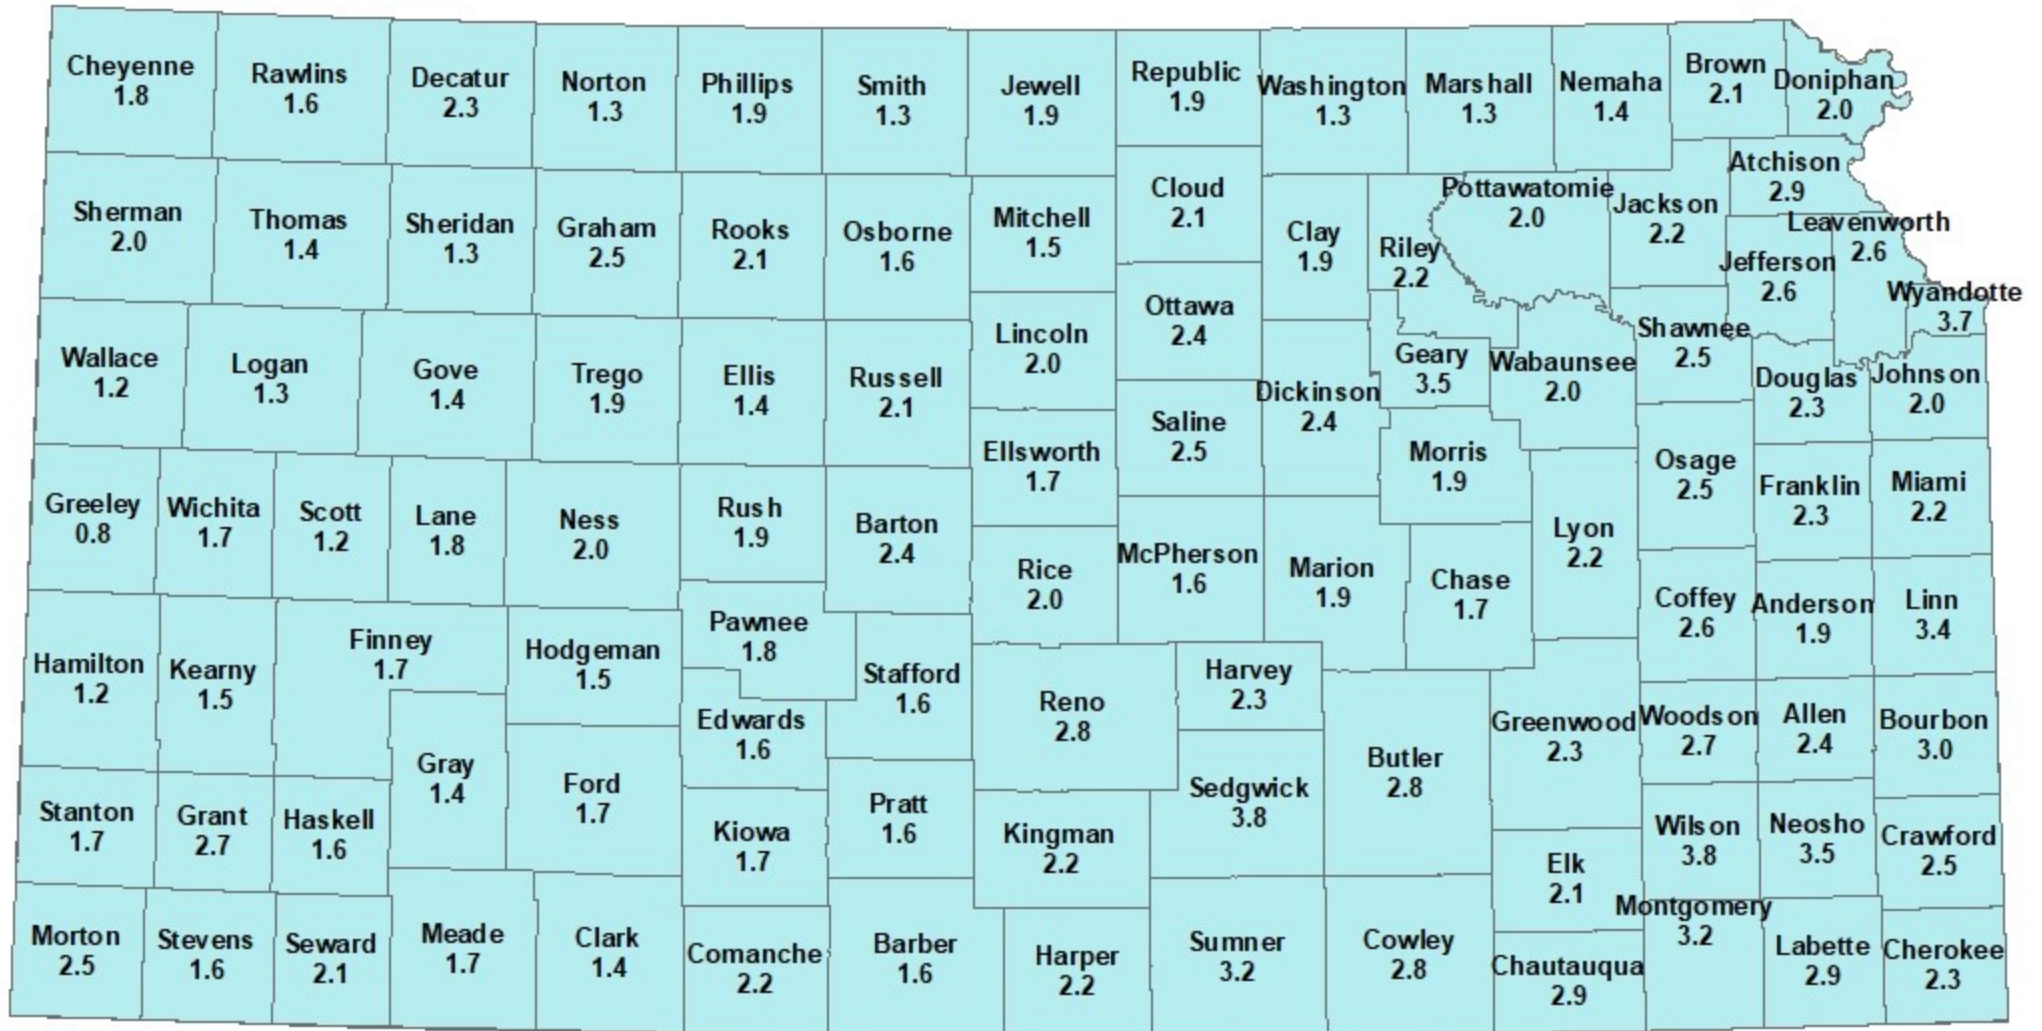

# NOVEMBER 2021 UNEMPLOYMENT RATES

Note: County unemployment rates are only available not seasonally adjusted

Source: Kansas Department of Labor, Labor Market Information Services and the Bureau of Labor Statistics; Local Area Unemployment Statistics (LAUS)