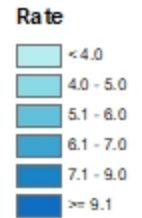

SEPTEMBER 2021 UNEMPLOYMENT RATES

Note: County unemployment rates are only available not seasonally adjusted

Source: Kansas Department of Labor, Labor Market Information Services and the Bureau of Labor Statistics; Local Area Unemployment Statistics (LAUS)