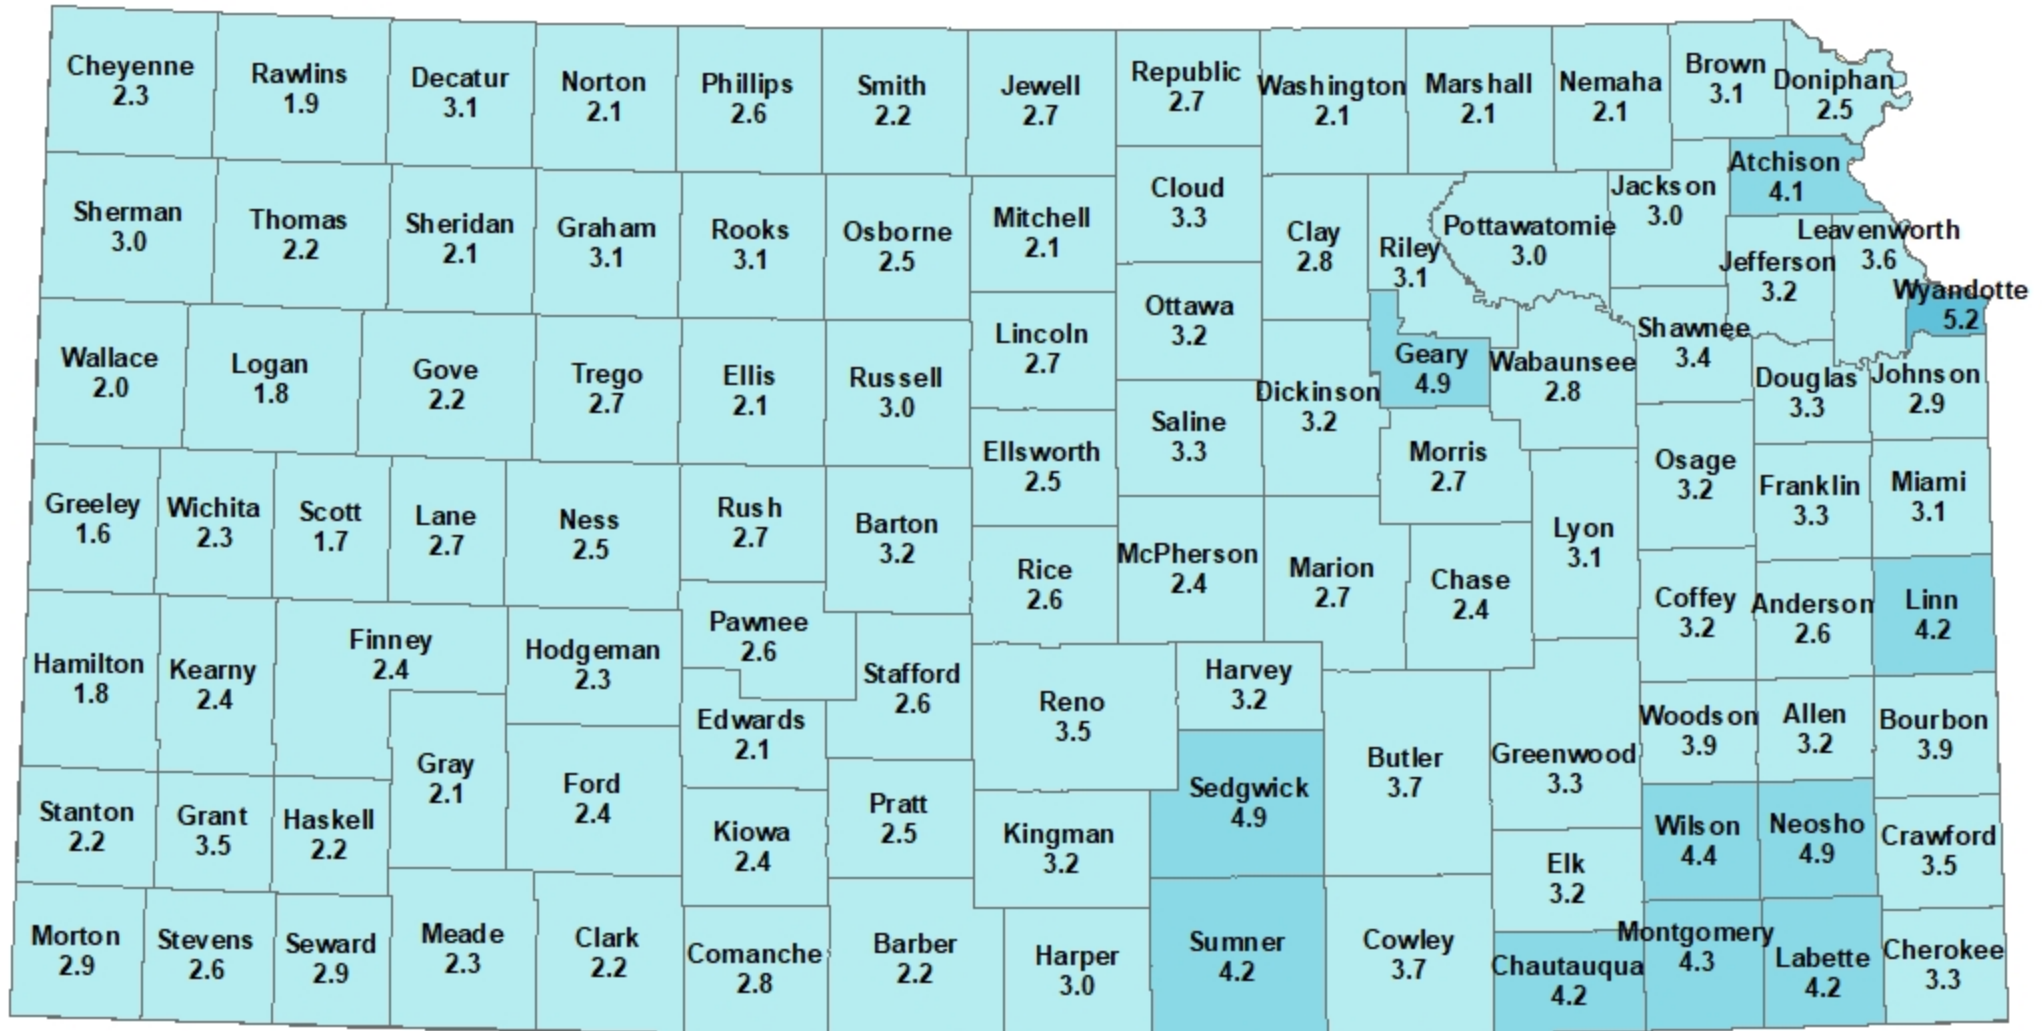

SEPTEMBER 2021 UNEMPLOYMENT RATES

Note: County unemployment rates are only available not seasonally adjusted

Source: Kansas Department of Labor, Labor Market Information Services and the Bureau of Labor Statistics; Local Area Unemployment Statistics (LAUS)