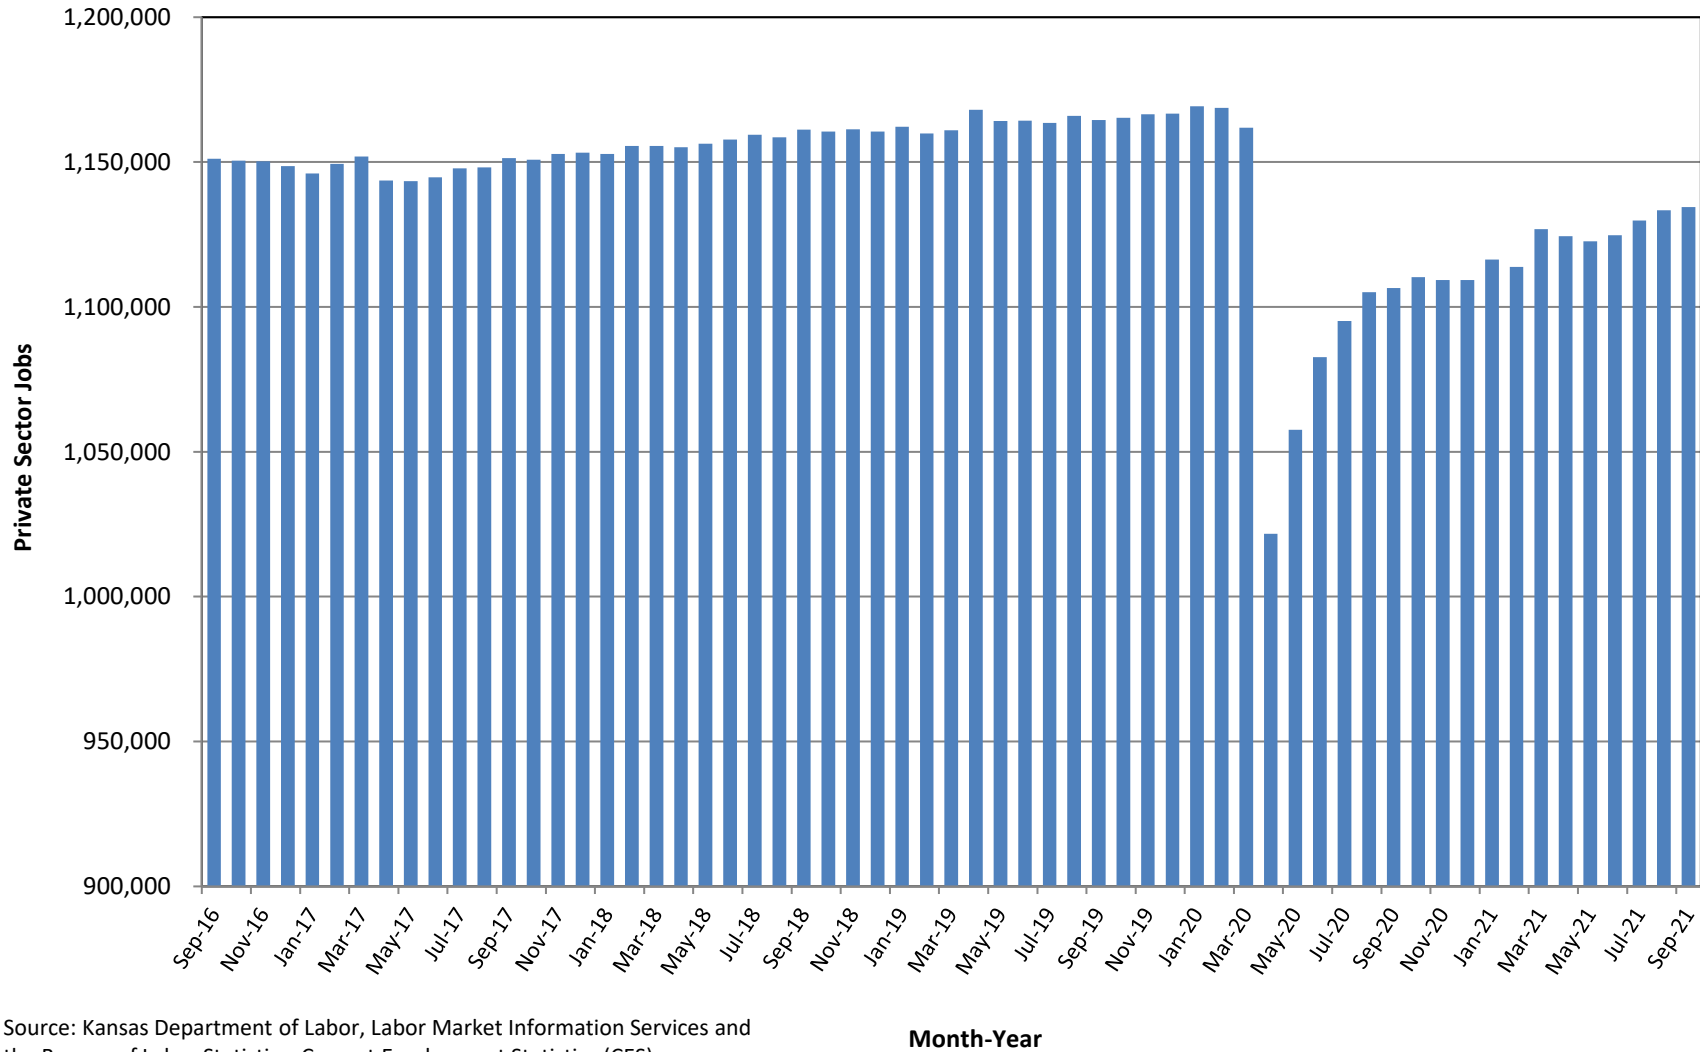

Private Sector Jobs*

Kansas

September 2016 to September 2021

Source: Kansas Department of Labor, Labor Market Information Services and the Bureau of Labor Statistics; Current Employment Statistics (CES)

*Seasonally Adjusted