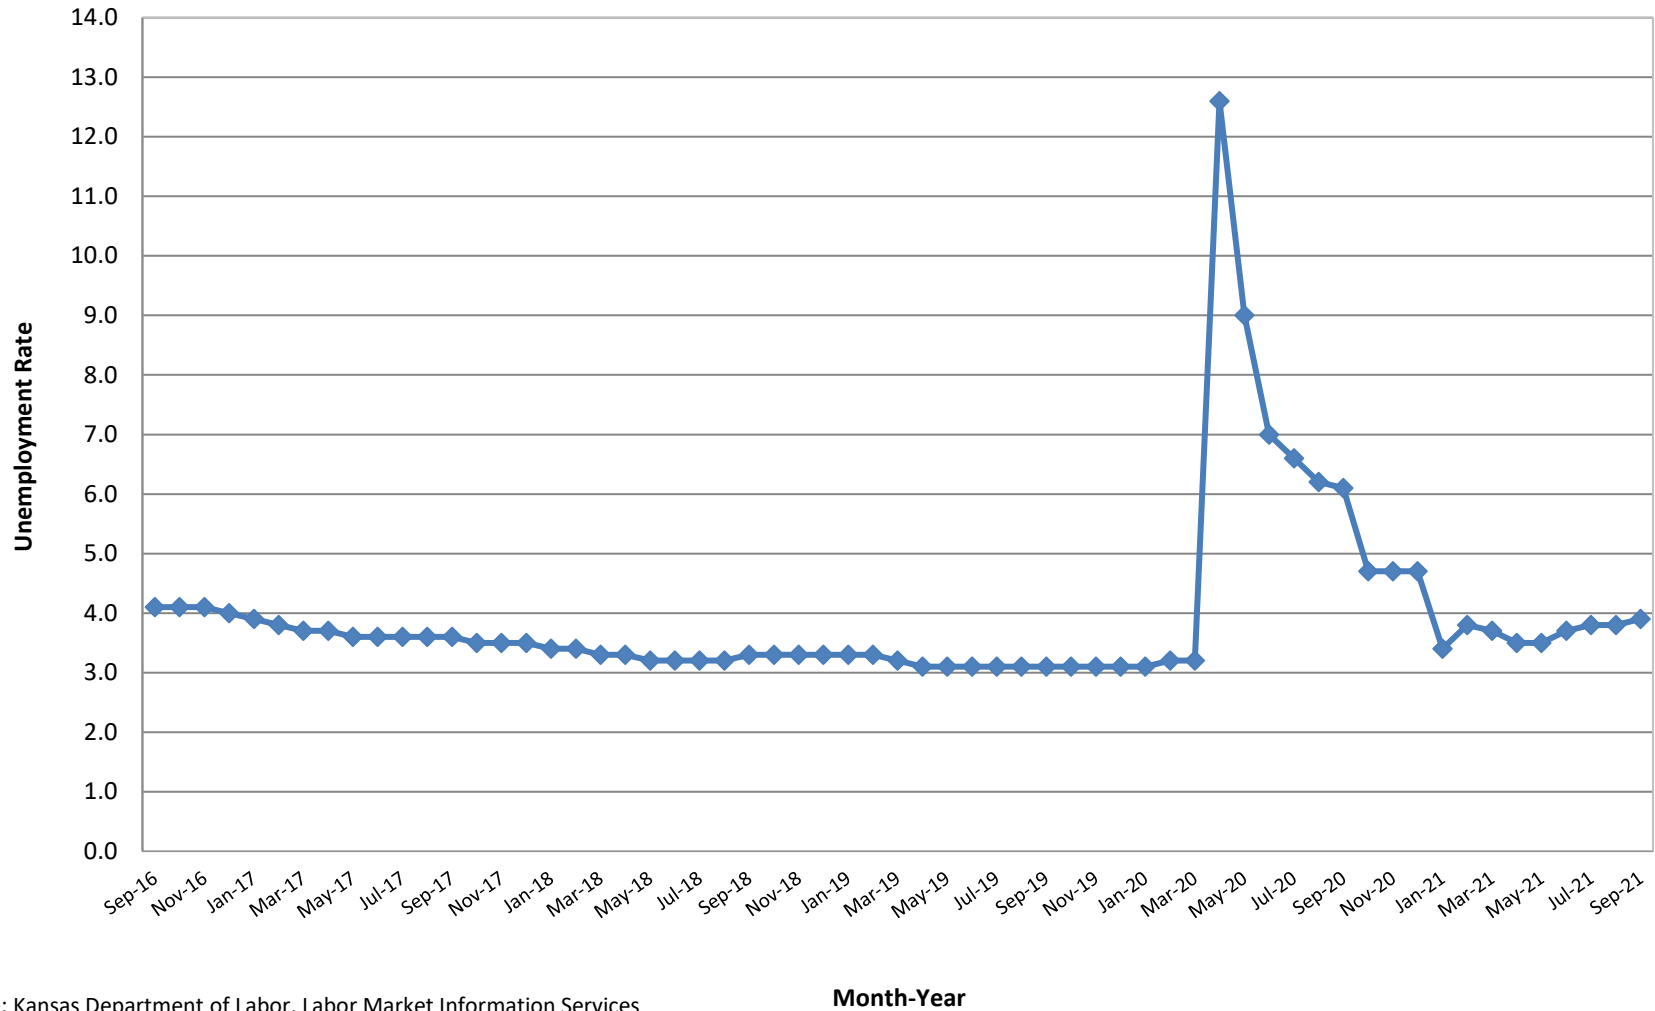

Unemployment Rate*

Kansas

September 2016 to September 2021

Source: Kansas Department of Labor, Labor Market Information Services and the Bureau of Labor Statistics; Local Area Unemployment Statistics (LAUS) *Seasonally Adjusted