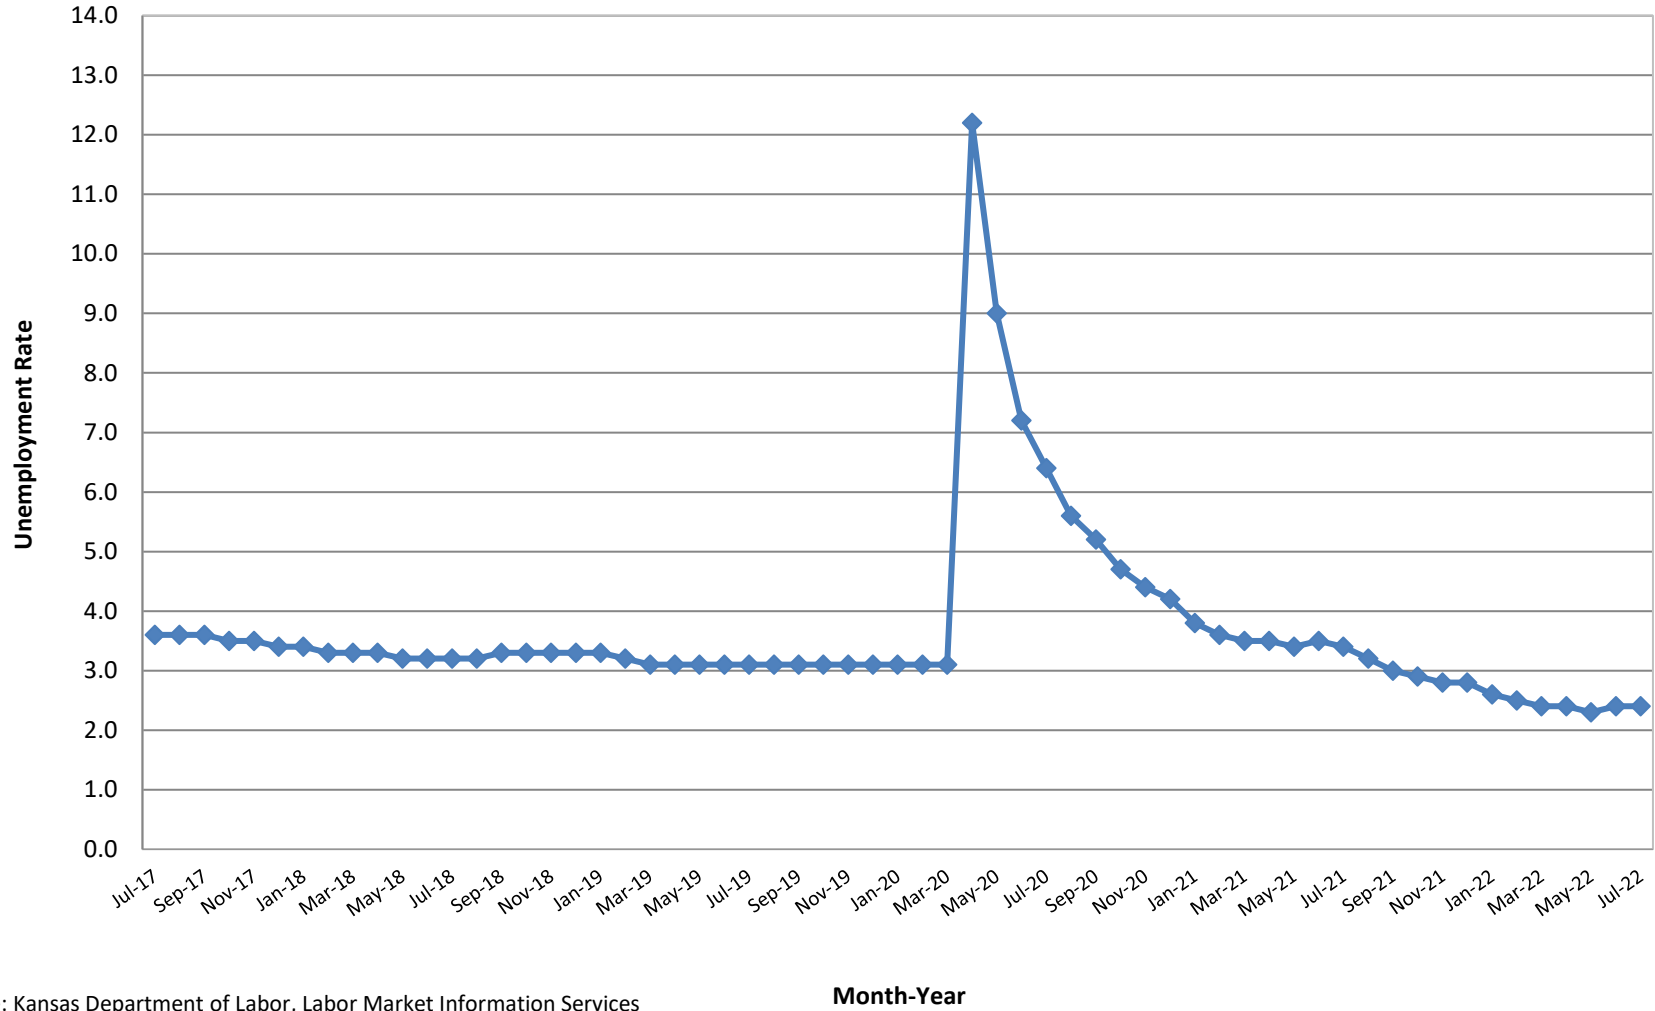

Unemployment Rate*

Kansas

July 2017 to July 2022

Source: Kansas Department of Labor, Labor Market Information Services and the Bureau of Labor Statistics; Local Area Unemployment Statistics (LAUS) *Seasonally Adjusted