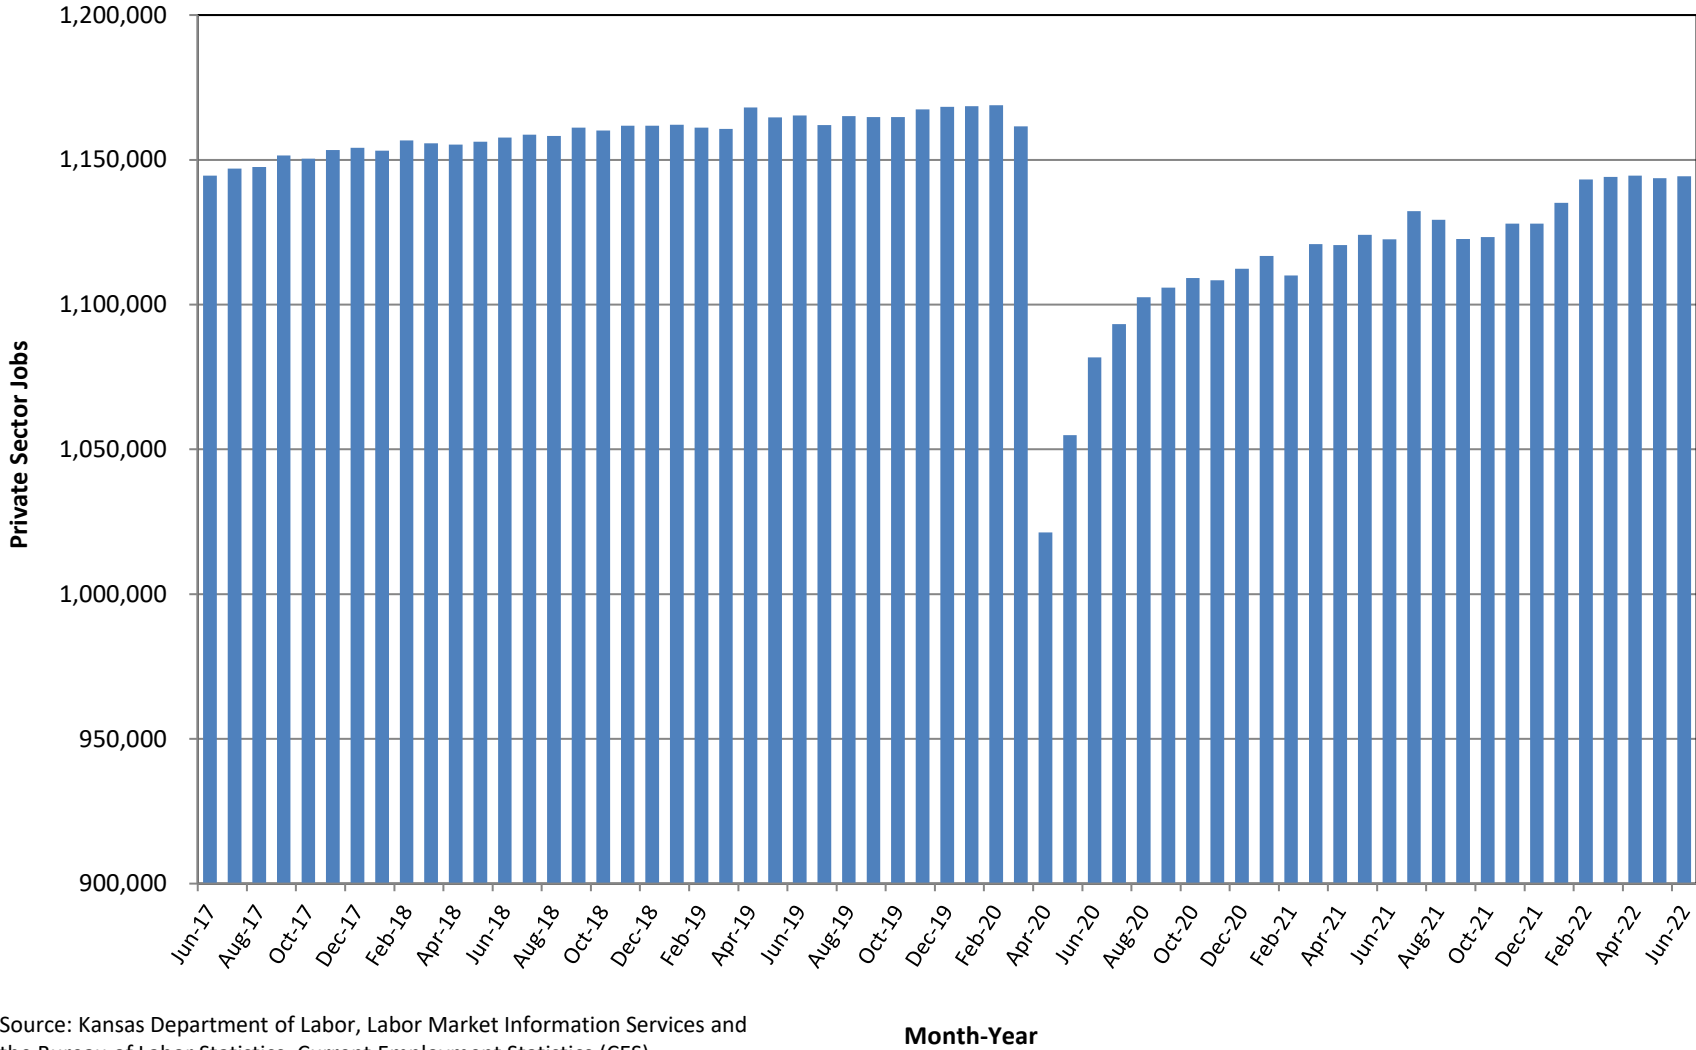

Private Sector Jobs*

Kansas

June 2017 to June 2022

Source: Kansas Department of Labor, Labor Market Information Services and the Bureau of Labor Statistics; Current Employment Statistics (CES)
 *Seasonally Adjusted