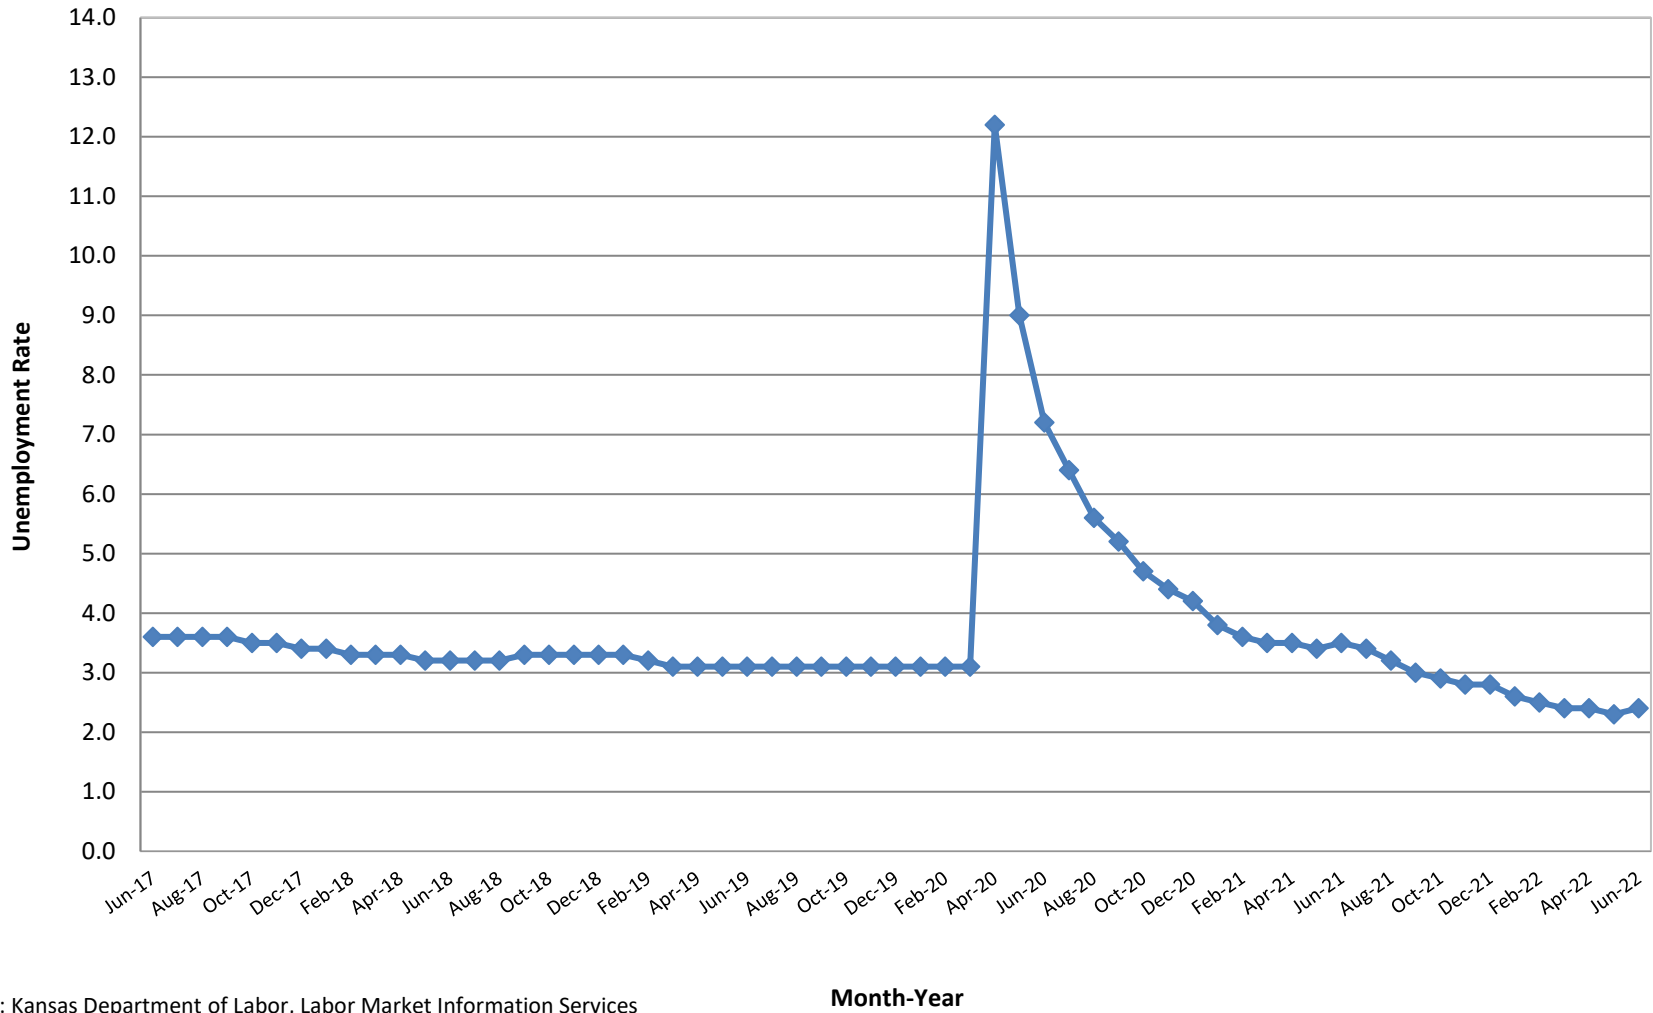

Unemployment Rate*

Kansas

June 2017 to June 2022

Source: Kansas Department of Labor, Labor Market Information Services and the Bureau of Labor Statistics; Local Area Unemployment Statistics (LAUS) *Seasonally Adjusted